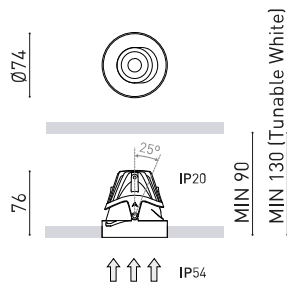

### DIMENSIONS

### LIGHTING FIXTURE | PHOTOMETRIC DATA

Lighting efficiency	62%
Light beam angle	12°

### OTHER DATA

Sealing	IP54
Wireless control	Please Consult
Recess measurements	Ø79 mm
Rotation angle	25°
Weight	140 g
Packaged weight	211 g
Packaging dimensions	139 x 105 x 90 mm
Units per package	1
Materials	Aluminium / Polycarbonate / Polymethyl Methacrylate