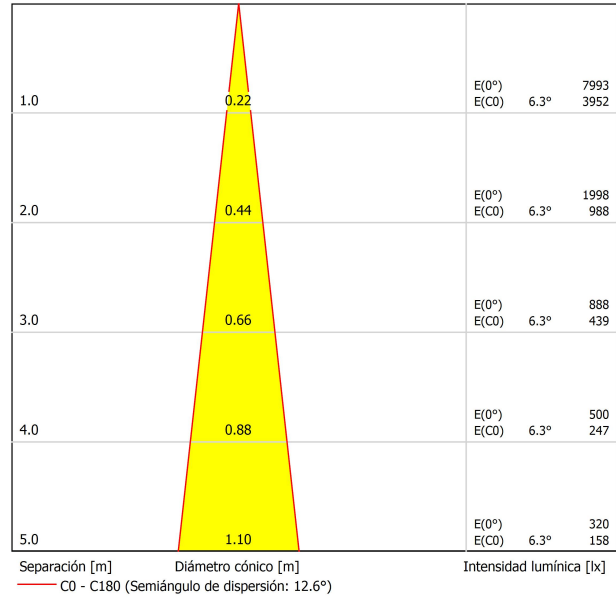

CONICAL DIAGRAM