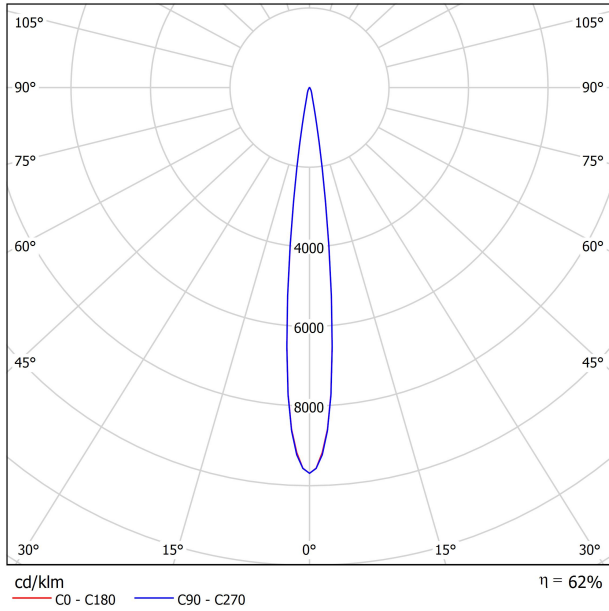

POLAR DIAGRAM