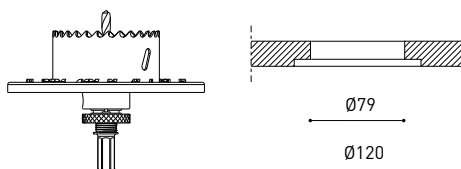

PRODUCT

Model	Trimless Tool D79 X D120 MM
Reference	A478-00-05
Category	Accessories