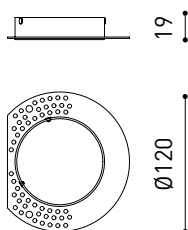

MANDATORY FOR INSTALLATION

PRODUCT	
Model	Buddy Tilt Trimless accessory
Reference	A508-10-90
Material	Iron
Coating	Zinc plated
Category	Accessories