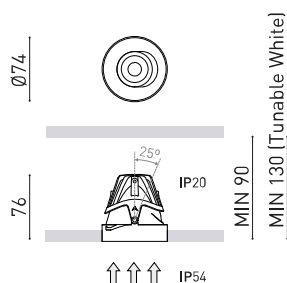

DIMENSIONS

ACCESSORIES

Name	BUDDY TILT TRIMLESS FLOOD 2700K W
Reference	A5081030W
Color	Matt white
RAL	Colour in the mass looks alike RAL 9010
Category	CEILING RECESSED

LIGHT SOURCE

Type	LED
Gross luminous flux	760 / 1150 lm
Colour temperature	2700 K
Chromatic stability	MacAdam Step 2
Colour Rendering Index	CRI > 90
Power	4 / 6,6 W
Current	125 / 200 mA
Efficacy	190 / 174 lm/W
LED lifespan	L80B10 > 66.000h

LIGHTING FIXTURE | PHOTOMETRIC DATA

Lighting efficiency	80%
Light beam angle	54°

LIGHTING FIXTURE | ELECTRICAL DATA

Driver	Excluded
Dimming	No Dim / DALI / Casambi / Phase Cut
Electrical insulation class	III

OTHER DATA

Sealing	IP54
Wireless control	Please Consult
Recess measurements	Ø79 mm
Rotation angle	25°
Weight	140 g
Packaged weight	211 g
Packaging dimensions	139 x 105 x 90 mm
Units per package	1
Materials	Aluminium / Polycarbonate / Polymethyl Methacrylate