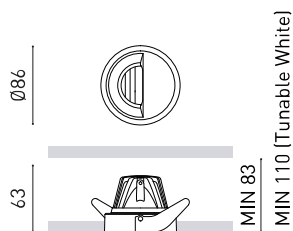

Dimensions

Accessories

DRIVER OPTIONS

Name	BUDDY WALL WASHER TW 1800K-4000K N
Reference	A5090117N
Colour	Matt black
RAL	9005
Category	CEILING RECESSED

Type	LED
Gross luminous flux	830 lm
Colour temperature	Tunable White 1800 - 4000 K - Other K, please consult
Chromatic stability	MacAdam Step 3
Colour Rendering Index	CRI > 90
Power	8,4 W
Current	500 mA
Efficacy	99 lm/W
LED lifespan	L80B10 > 55.000h
Energy efficiency class	F

Lighting efficiency	39%
---------------------	-----

Driver	Excluded
Frequency	50/60 Hz
Dimming	DALI - Other DIM, please consult
Electrical insulation class	⚡

Sealing	IP20
Wireless control	Please Consult
Emergency power supply	Please Consult
Recess measurements	Ø79 mm
Weight	175 g
Packaged weight	236 g
Packaging dimensions	139 x 105 x 90 mm
Units per package	1
Materials	Aluminium / Polycarbonate / Polymethyl Methacrylate