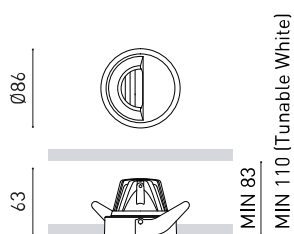

## Dimensions

Lighting efficiency	48%
---------------------	-----

Driver	Excluded
Frequency	50/60 Hz
Dimming	DALI - Other DIM, please consult
Electrical insulation class	⚡

Sealing	IP20
Wireless control	Please Consult
Emergency power supply	Please Consult
Recess measurements	Ø79 mm
Weight	175 g
Packaged weight	236 g
Packaging dimensions	139 x 105 x 90 mm
Units per package	1
Materials	Aluminium / Polycarbonate / Polymethyl Methacrylate