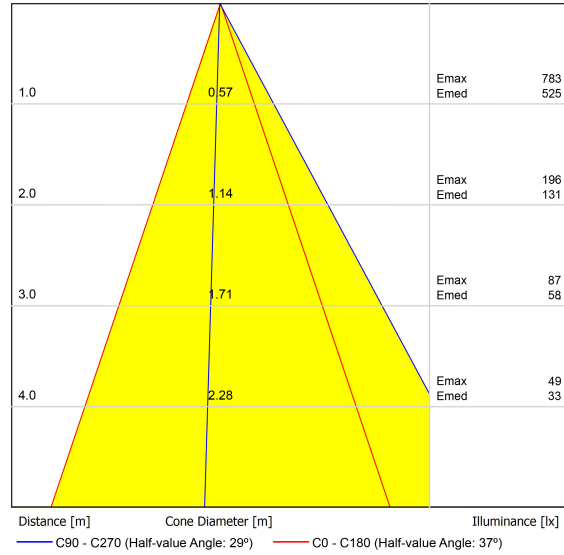

CONICAL DIAGRAM