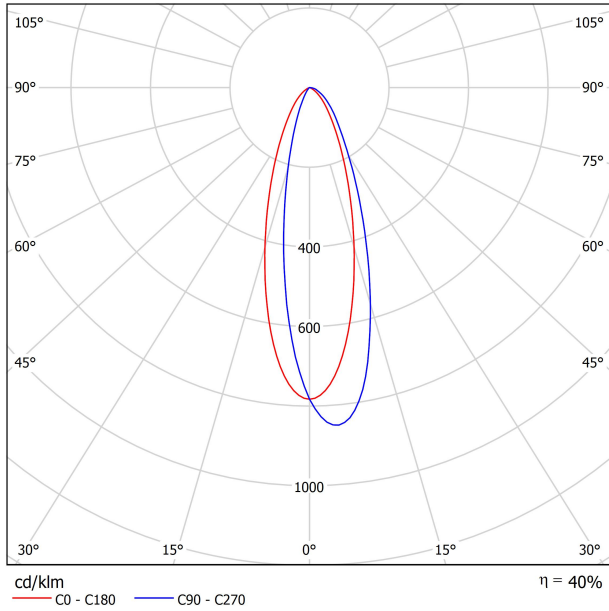

POLAR DIAGRAM