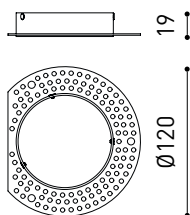

OTHER DATA

Sealing	IP20
Wireless control	Please Consult
Emergency power supply	Please Consult
Recess measurements	Ø79 mm
Weight	140 g
Packaged weight	201 g
Packaging dimensions	139 x 105 x 90 mm
Units per package	1
Materials	Aluminium / Polycarbonate / Polymethyl Methacrylate

POLAR DIAGRAM

CONICAL DIAGRAM

MANDATORY FOR INSTALLATION

PRODUCT	
Model	Buddy Wall Washer Trimless accessory
Reference	A509-10-90
Material	Iron
Coating	Zinc plated
Category	Accessories

DRIVER OPTIONS			P	I	K	Lm
BUDDY Wall Washer	 NO DIM	0434-01-86	6,6W	200mA	2700K	1150
	 DALI	0434-01-89			3000K	1200
	 CASAMBI	0434-01-91			3500K	1210
	 PHASE CUT	0434-01-92			4000K	1220
BUDDY Wall Washer Tunable White	 DALI	0434-01-96	8,4W	500mA	2700-5000K	1000
220 240 V~						48V Please Consult