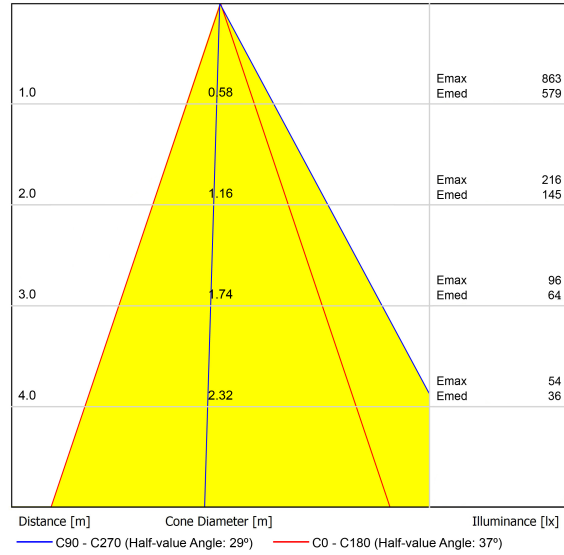

CONICAL DIAGRAM