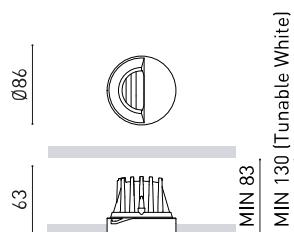

DIMENSIONS

ACCESSORIES

Name	BUDDY WALL WASHER TRIMLESS 2700K N
Reference	A5091010N
Color	Matt black
RAL	9005
Category	CEILING RECESSED

LIGHT SOURCE

Type	LED
Gross luminous flux	1150 lm
Colour temperature	2700 K - Other K, please consult
Chromatic stability	MacAdam Step 2
Colour Rendering Index	CRI > 90
Power	6,6 W
Current	200 mA
Efficacy	174 lm/W
LED lifespan	L80B10 > 66.000h

OTHER DATA

Sealing	IP20
Wireless control	Please Consult
Emergency power supply	Please Consult
Recess measurements	Ø79 mm
Weight	140 g
Packaged weight	201 g
Packaging dimensions	139 x 105 x 90 mm
Units per package	1
Materials	Aluminium / Polycarbonate / Polymethyl Methacrylate