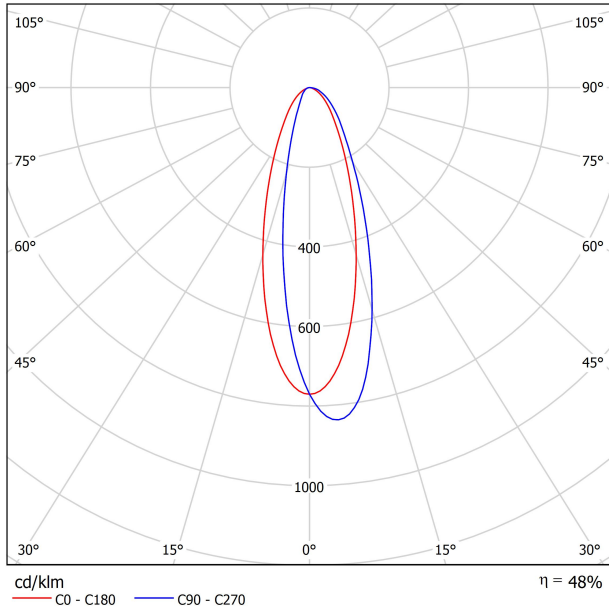

POLAR DIAGRAM