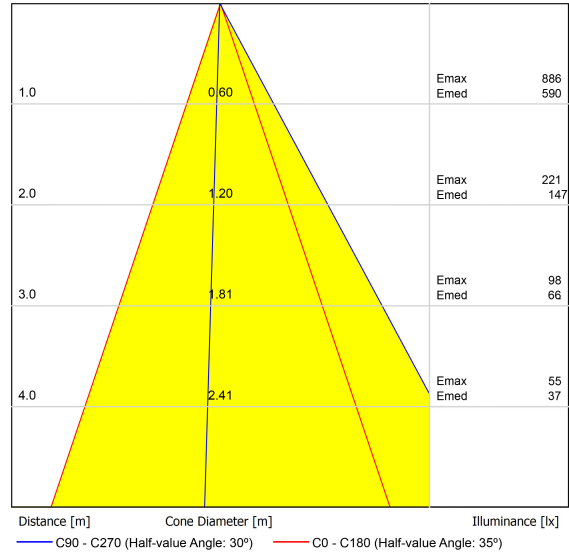

CONICAL DIAGRAM