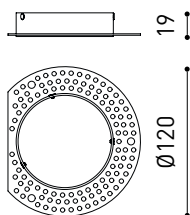

MANDATORY FOR INSTALLATION

PRODUCT	
Model	Buddy Wall Washer Trimless accessory
Reference	A509-10-90
Material	Iron
Coating	Zinc plated
Category	Accessories