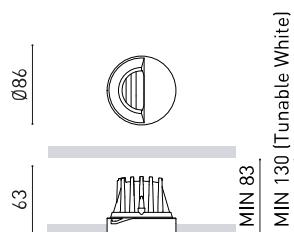

### DIMENSIONS

### OTHER DATA

Sealing	IP20
Wireless control	Please Consult
Emergency power supply	Please Consult
Recess measurements	Ø79 mm
Weight	140 g
Packaged weight	201 g
Packaging dimensions	139 x 105 x 90 mm
Units per package	1
Materials	Aluminium / Polycarbonate / Polymethyl Methacrylate