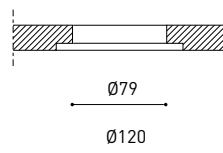

PRODUCT

Model	Trimless Tool D79 X D120 MM
Reference	A478-00-05
Category	Accessories