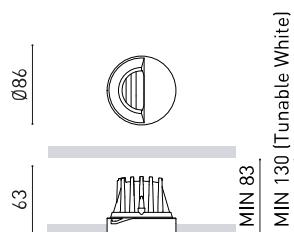

DIMENSIONS

ACCESSORIES

Name	BUDDY WALL WASHER TRIMLESS 3000K N
Reference	A5091011N
Color	Matt black
RAL	9005
Category	CEILING RECESSED

Type	LED
Gross luminous flux	1200 lm
Colour temperature	3000 K - Other K, please consult
Chromatic stability	MacAdam Step 2
Colour Rendering Index	CRI > 90
Power	6,6 W
Current	200 mA
Efficacy	182 lm/W
LED lifespan	L80B10 > 66.000h

OTHER DATA

Sealing	IP20
Wireless control	Please Consult
Emergency power supply	Please Consult
Recess measurements	Ø79 mm
Weight	140 g
Packaged weight	201 g
Packaging dimensions	139 x 105 x 90 mm
Units per package	1
Materials	Aluminium / Polycarbonate / Polymethyl Methacrylate