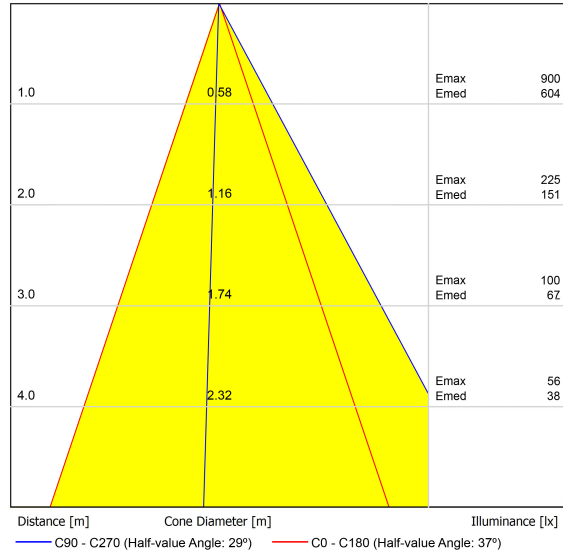

CONICAL DIAGRAM