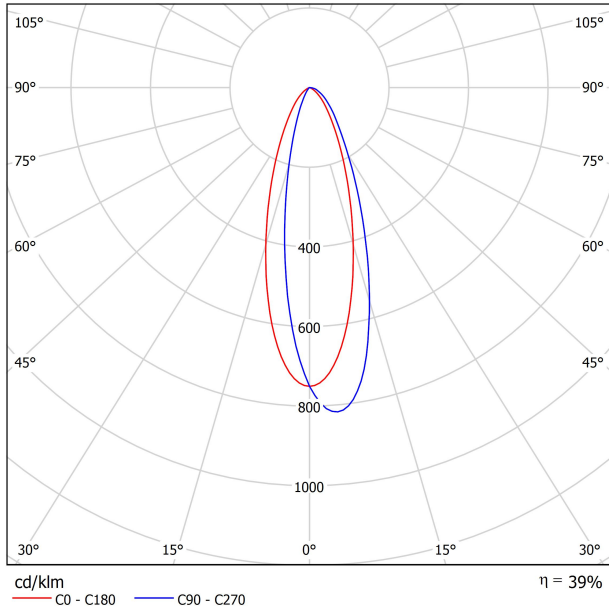

POLAR DIAGRAM