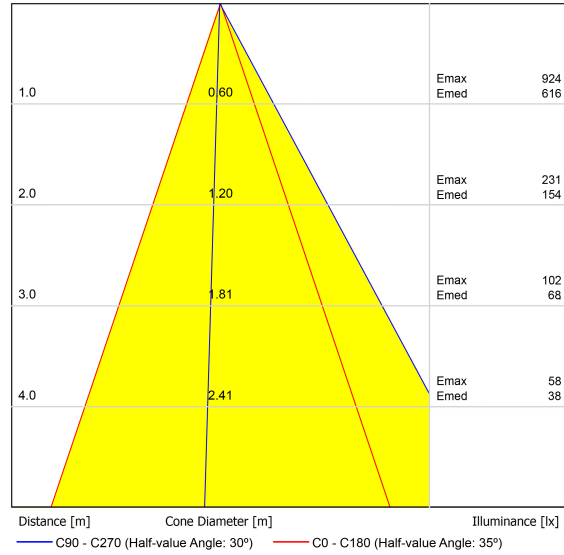

CONICAL DIAGRAM