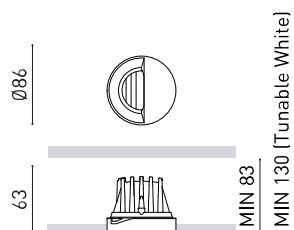

DIMENSIONS

ACCESSORIES

Name	BUDDY WALL WASHER TRIMLESS 3000K W
Reference	A5091011W
Color	Matt white
RAL	Colour in the mass looks alike RAL 9010
Category	CEILING RECESSED

LIGHT SOURCE

Type	LED
Gross luminous flux	1200 lm
Colour temperature	3000 K - Other K, please consult
Chromatic stability	MacAdam Step 2
Colour Rendering Index	CRI > 90
Power	6,6 W
Current	200 mA
Efficacy	182 lm/W
LED lifespan	L80B10 > 66.000h

OTHER DATA

Sealing	IP20
Wireless control	Please Consult
Emergency power supply	Please Consult
Recess measurements	Ø79 mm
Weight	140 g
Packaged weight	201 g
Packaging dimensions	139 x 105 x 90 mm
Units per package	1
Materials	Aluminium / Polycarbonate / Polymethyl Methacrylate