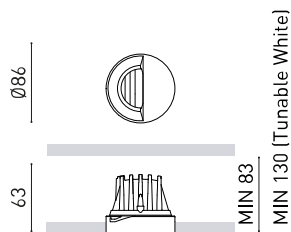

DIMENSIONS

ACCESSORIES

Name	BUDDY WALL WASHER TRIMLESS 4000K N
Reference	A5091012N
Color	Matt black
RAL	9005
Category	CEILING RECESSED

LIGHT SOURCE

Type	LED
Gross luminous flux	1220 lm
Colour temperature	4000 K - Other K, please consult
Chromatic stability	MacAdam Step 2
Colour Rendering Index	CRI > 90
Power	6,6 W
Current	200 mA
Efficacy	185 lm/W
LED lifespan	L80B10 > 66.000h

OTHER DATA

Sealing	IP20
Wireless control	Please Consult
Emergency power supply	Please Consult
Recess measurements	Ø79 mm
Weight	140 g
Packaged weight	201 g
Packaging dimensions	139 x 105 x 90 mm
Units per package	1
Materials	Aluminium / Polycarbonate / Polymethyl Methacrylate