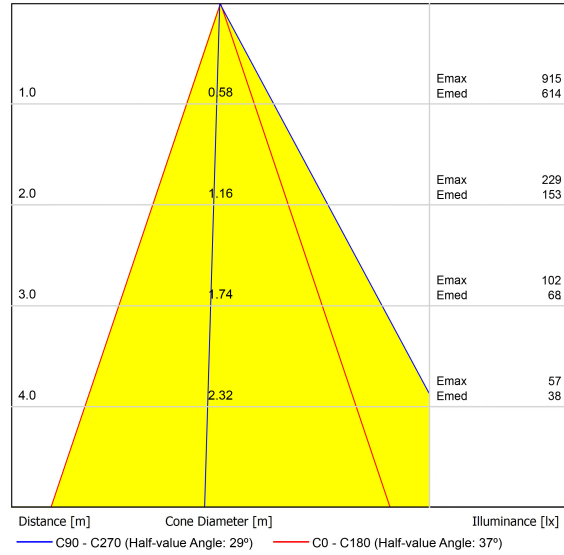

CONICAL DIAGRAM