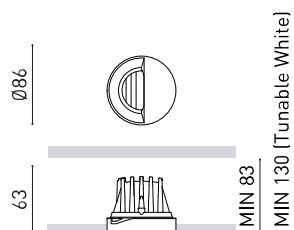

DIMENSIONS

ACCESSORIES

TRIMLESS ACCESSORY
(MANDATORY)

DRIVER OPTIONS

TRIMLESS TOOL

HIGH CHROMATIC LED

Name	BUDDY WALL WASHER TRIMLESS 4000K W
Reference	A5091012W
Color	Matt white
RAL	Colour in the mass looks alike RAL 9010
Category	CEILING RECESSED

OTHER DATA

Sealing	IP20
Wireless control	Please Consult
Emergency power supply	Please Consult
Recess measurements	Ø79 mm
Weight	140 g
Packaged weight	201 g
Packaging dimensions	139 x 105 x 90 mm
Units per package	1
Materials	Aluminium / Polycarbonate / Polymethyl Methacrylate