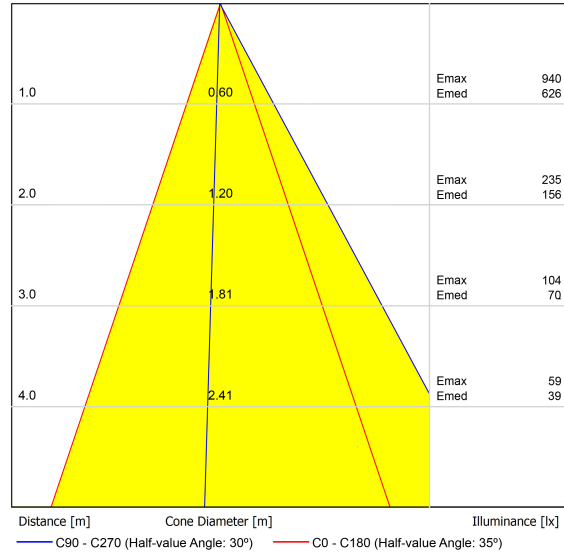

CONICAL DIAGRAM