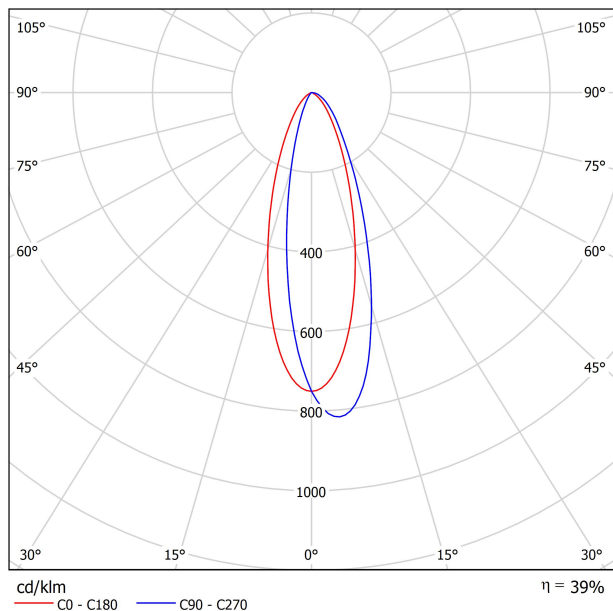

POLAR DIAGRAM