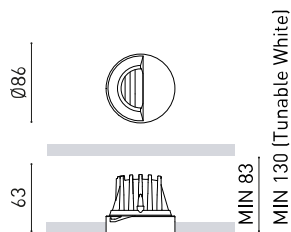

### DIMENSIONS

### OTHER DATA

Sealing	IP20
Wireless control	Please Consult
Emergency power supply	Please Consult
Recess measurements	Ø79 mm
Weight	140 g
Packaged weight	201 g
Packaging dimensions	139 x 105 x 90 mm
Units per package	1
Materials	Aluminium / Polycarbonate / Polymethyl Methacrylate