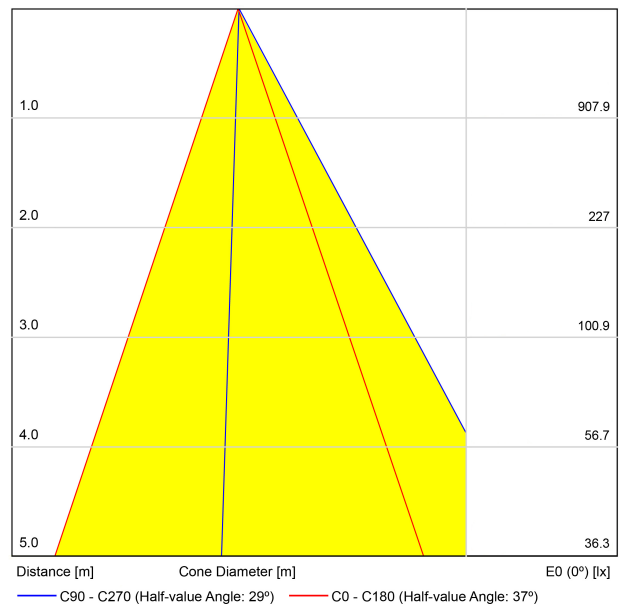

CONICAL DIAGRAM