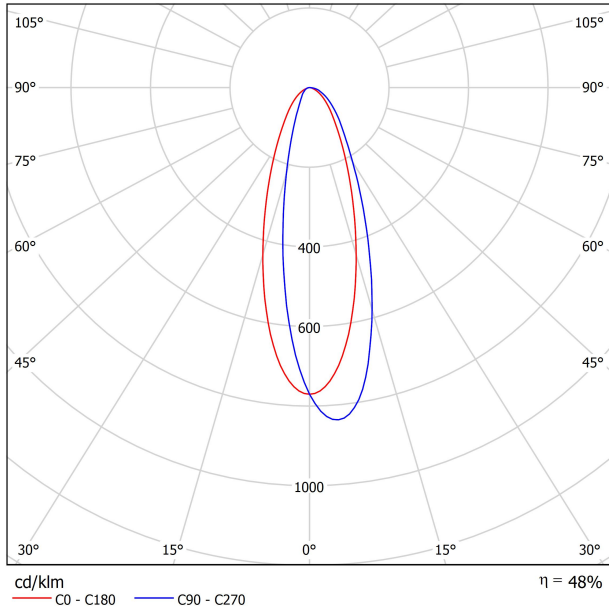

POLAR DIAGRAM