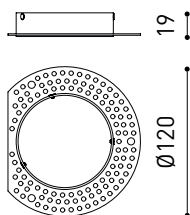

OTHER DATA

Sealing	IP20
Wireless control	Please Consult
Emergency power supply	Please Consult
Recess measurements	Ø79 mm
Weight	140 g
Packaged weight	201 g
Packaging dimensions	139 x 105 x 90 mm
Units per package	1
Materials	Aluminium / Polycarbonate / Polymethyl Methacrylate

POLAR DIAGRAM

CONICAL DIAGRAM

MANDATORY FOR INSTALLATION

PRODUCT	
Model	Buddy Wall Washer Trimless accessory
Reference	A509-10-90
Material	Iron
Coating	Zinc plated
Category	Accessories

DRIVER OPTIONS			P	I	K	Lm
BUDDY Wall Washer	 NO DIM	0434-01-86	6,6W	200mA	2700K	1150
	 DALI	0434-01-89			3000K	1200
	 CASAMBI	0434-01-91			3500K	1210
	 PHASE CUT	0434-01-92			4000K	1220
BUDDY Wall Washer Tunable White	 DALI	0434-01-96	8,4W	500mA	2700-5000K	1000
220 240 V~					48V Please Consult	