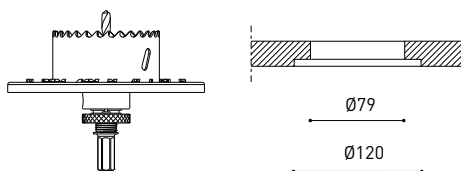

PRODUCT	
Model	Trimless Tool D79 X D120 MM
Reference	A478-00-05
Category	Accessories