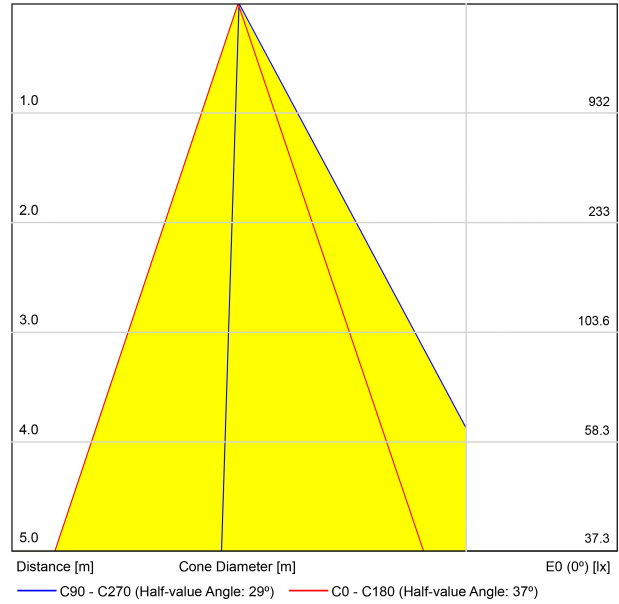

CONICAL DIAGRAM