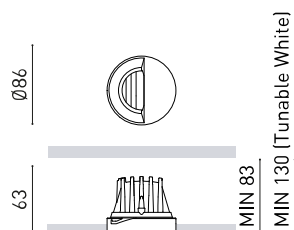

DIMENSIONS

ACCESSORIES

Name	BUDDY WALL WASHER TRIMLESS 3500K W
Reference	A5091013W
Color	Matt white
RAL	Colour in the mass looks alike RAL 9010
Category	CEILING RECESSED

LIGHT SOURCE

Type	LED
Gross luminous flux	1210 lm
Colour temperature	3500 K - Other K, please consult
Chromatic stability	MacAdam Step 2
Colour Rendering Index	CRI > 90
Power	6,6 W
Current	200 mA
Efficacy	183 lm/W
LED lifespan	L80B10 > 66.000h

OTHER DATA

Sealing	IP20
Wireless control	Please Consult
Emergency power supply	Please Consult
Recess measurements	Ø79 mm
Weight	140 g
Packaged weight	201 g
Packaging dimensions	139 x 105 x 90 mm
Units per package	1
Materials	Aluminium / Polycarbonate / Polymethyl Methacrylate