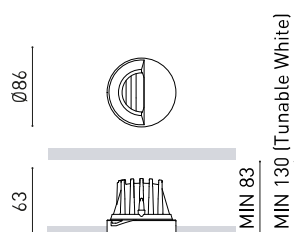

DIMENSIONS

ACCESSORIES

TRIMLESS ACCESSORY
(MANDATORY)

DRIVER OPTIONS

TRIMLESS TOOL

Name	BUDDY WALL WASHER TRIMLESS TUNABLE WHITE W
Reference	A5091118W
Color	Matt white
RAL	Colour in the mass looks alike RAL 9010
Category	CEILING RECESSED

OTHER DATA

Sealing	IP20
Wireless control	Please Consult
Emergency power supply	Please Consult
Recess measurements	Ø79 mm
Weight	145 g
Packaged weight	206 g
Packaging dimensions	139 x 105 x 90 mm
Units per package	1
Materials	Aluminium / Polycarbonate / Polymethyl Methacrylate