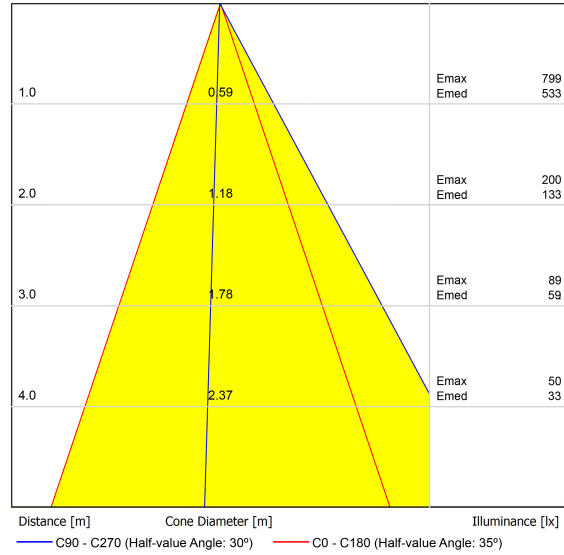

CONICAL DIAGRAM