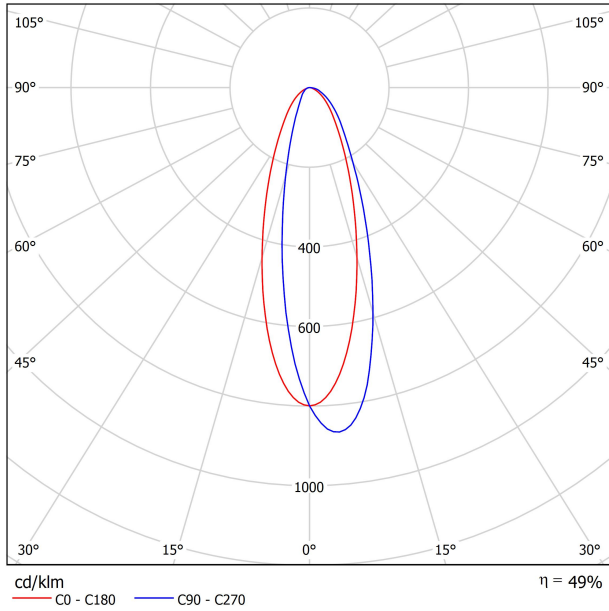

POLAR DIAGRAM