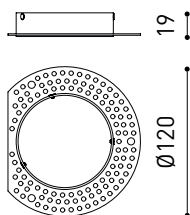

OTHER DATA

Sealing	IP20
Wireless control	Please Consult
Emergency power supply	Please Consult
Recess measurements	Ø79 mm
Weight	145 g
Packaged weight	206 g
Packaging dimensions	139 x 105 x 90 mm
Units per package	1
Materials	Aluminium / Polycarbonate / Polymethyl Methacrylate

POLAR DIAGRAM

CONICAL DIAGRAM

MANDATORY FOR INSTALLATION

PRODUCT	
Model	Buddy Wall Washer Trimless accessory
Reference	A509-10-90
Material	Iron
Coating	Zinc plated
Category	Accessories

DRIVER OPTIONS			P	I	K	Lm
BUDDY Wall Washer	 NO DIM	0434-01-86	6,6W	200mA	2700K	1150
	 DALI	0434-01-89			3000K	1200
	 CASAMBI	0434-01-91			3500K	1210
	 PHASE CUT	0434-01-92			4000K	1220
BUDDY Wall Washer Tunable White	 DALI	0434-01-96	8,4W	500mA	2700-5000K	1000
220 240 V~					48V Please Consult	