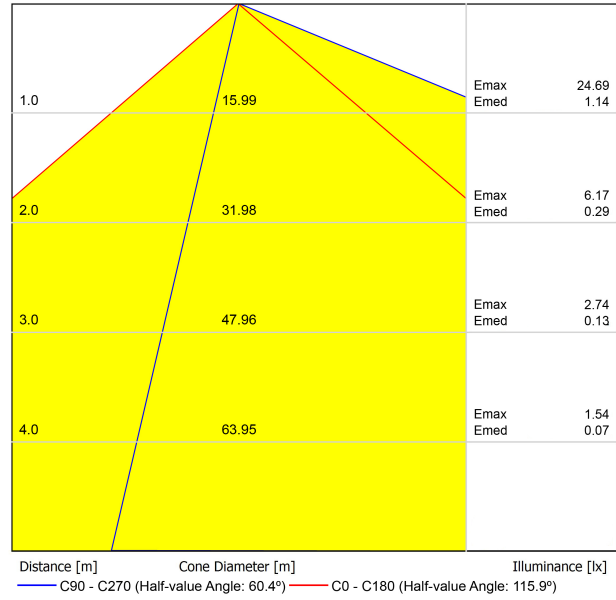

CONICAL DIAGRAM