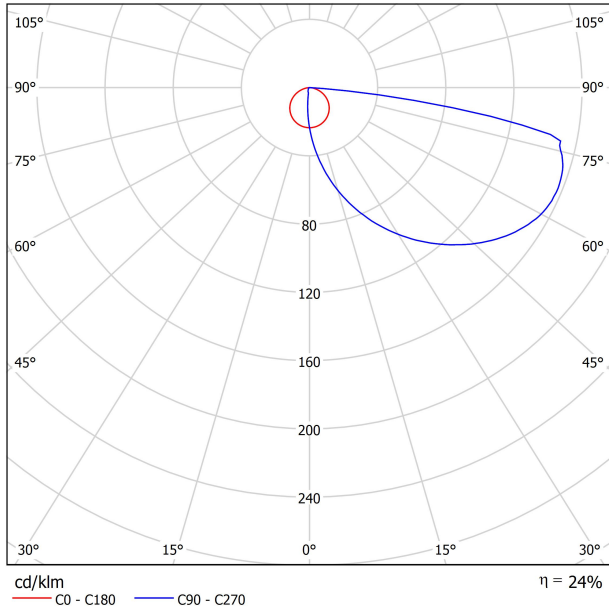

POLAR DIAGRAM