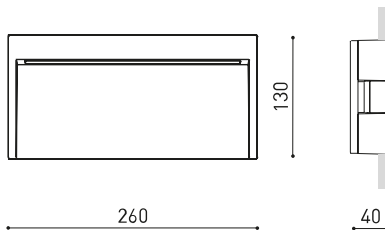

### DIMENSIONS

### OTHER DATA

Sealing	IP65
Recess measurements	254 x 122 mm
Outdoor Use	Yes
Weight	1,08 g
Packaged weight	1,175 g
Packaging dimensions	307 x 160 x 50 mm
Units per package	1
Materials	Aluminium / Polycarbonate