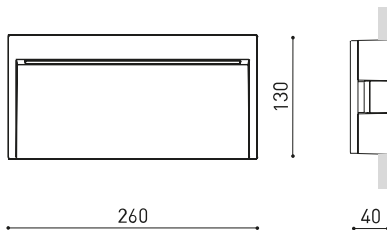

### DIMENSIONS

### ACCESSORIES

CONCRETE BOX ACCESSORY

Name	SLIM 3000K WT
Reference	A5150011WT
Color	Textured white
RAL	9016
Category	OUTDOOR

Type	LED
Gross luminous flux	1000 lm
Colour temperature	3000 K
Chromatic stability	MacAdam Step 2
Colour Rendering Index	CRI>90
Power	6,8 W
Current	500 mA
Efficacy	147 lm/W
LED lifespan	L80B10 >60.000h

Lighting efficiency	40%
Light beam angle	75°

Driver	Included
Power values of the system	8,74 W
Frequency	50/60 Hz
Dimming	No Dim
Electrical insulation class	□

Sealing	IP65
Recess measurements	254 x 122 mm
Outdoor Use	Yes
Weight	1,08 g
Packaged weight	1,175 g
Packaging dimensions	307 x 160 x 50 mm
Units per package	1
Materials	Aluminium / Polycarbonate