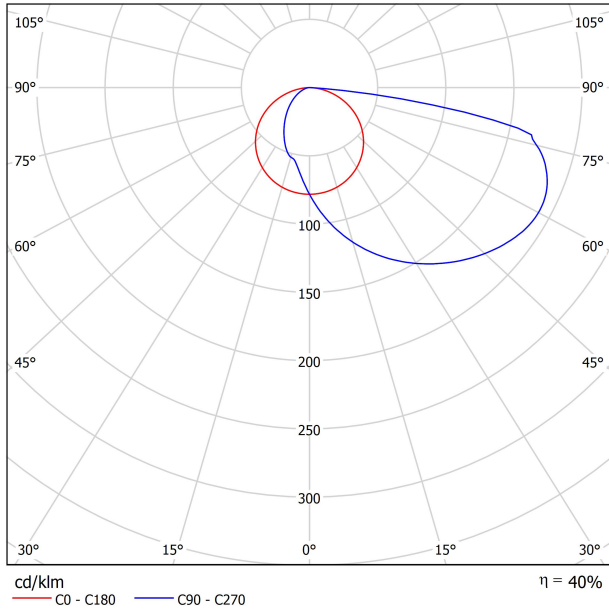

POLAR DIAGRAM