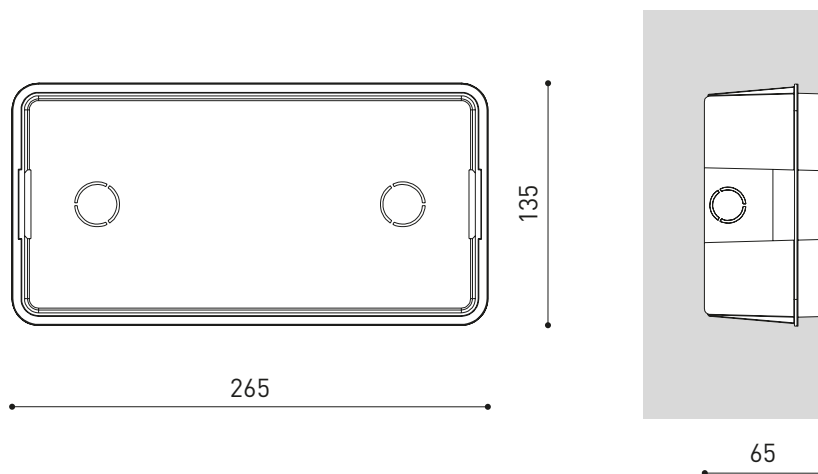

Lighting efficiency	40%
Light beam angle	75°

Driver	Included
Power values of the system	8,74 W
Frequency	50/60 Hz
Dimming	No Dim
Electrical insulation class	□

Sealing	IP65
Recess measurements	254 x 122 mm
Outdoor Use	Yes
Weight	1,08 g
Packaged weight	1,175 g
Packaging dimensions	307 x 160 x 50 mm
Units per package	1
Materials	Aluminium / Polycarbonate

### OTHER DATA

With the aim of offering new creative tools to the lighting designer, the Slim collection arrives outdoors as an exceptional floor washer. The work on the optics and its markedly thin and elongated body project a constant and homogeneous vertical light. In the middle of the night, Slim allows us to dream of daytime atmospheres where light finds no limits or conditions. A comfortable illumination that marks our transit and avoids the classic shadows between luminaires and the edges of the path, uniformly bathing the ground from its confluence with the perpendicular. It should be installed at a maximum distance of 50 cm from the ground and 140 cm between spotlights.

POLAR DIAGRAM

CONICAL DIAGRAM

	PRODUCT
Model	Slim Concrete Box Accessory
Reference	A515-90-00
Category	Accessories

270 X 140

Slim's auxiliary box allows it to be installed inside concrete walls. (It is not needed when installed in cardboard or plaster walls).