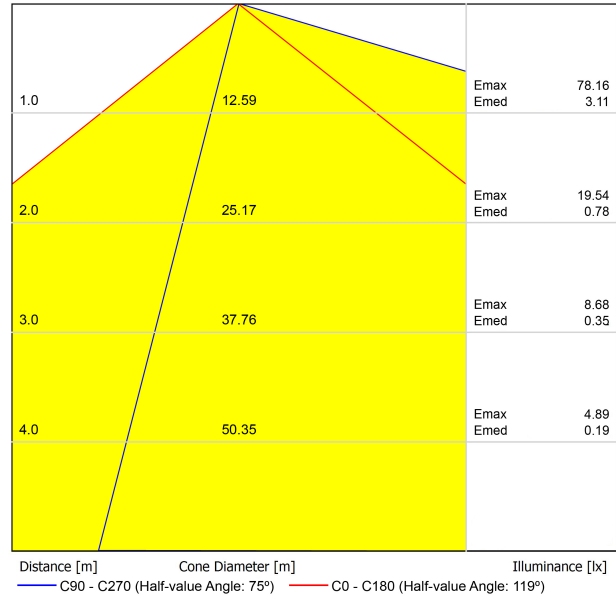

CONICAL DIAGRAM