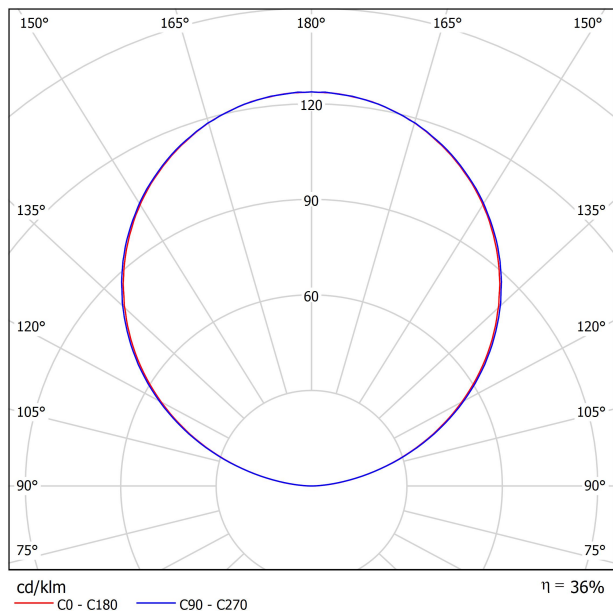

## DIMENSIONS

DIAGRAMME POLAIRE

DIAGRAMME CONIQUE

CONSTANT VOLTAGE LED POWER SUPPLY	P	V
0434-01-62	150W	48V

220  
240 V~ | IP20 | DRIVER MUST BE PLACED ON REMOTE

DROP VOLTAGE TABLE		CABLE LENGTH (m)			
POWER (W)	CABLE SECTION (mm <sup>2</sup> )	<25	<50	<75	<100
150	0,75	✓	✓	X	X
	1,0	✓	✓	✓	X
	1,5	✓	✓	✓	✓