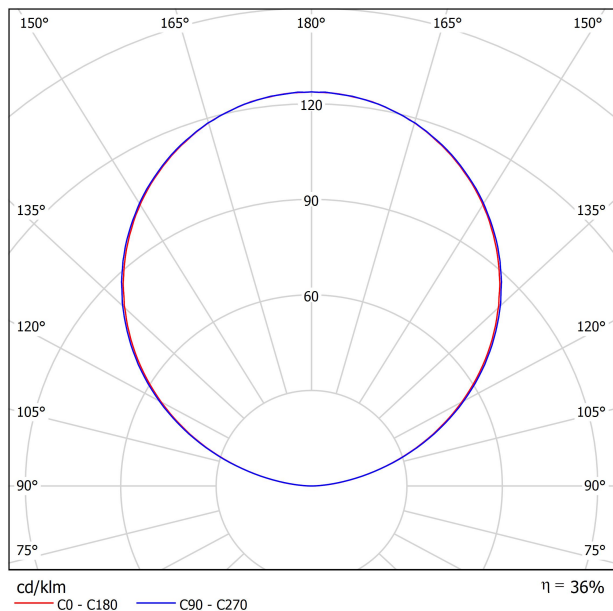

DIAGRAMME POLAIRE

DIAGRAMME CONIQUE

CONSTANT VOLTAGE LED POWER SUPPLY	P	V
0434-01-62	150W	48V
220 240 V~   IP20   DRIVER MUST BE PLACED ON REMOTE		

DROP VOLTAGE TABLE		CABLE LENGTH (m)			
POWER (W)	CABLE SECTION (mm <sup>2</sup> )	<25	<50	<75	<100
150	0,75	✓	✓	X	X
	1,0	✓	✓	✓	X
	1,5	✓	✓	✓	✓