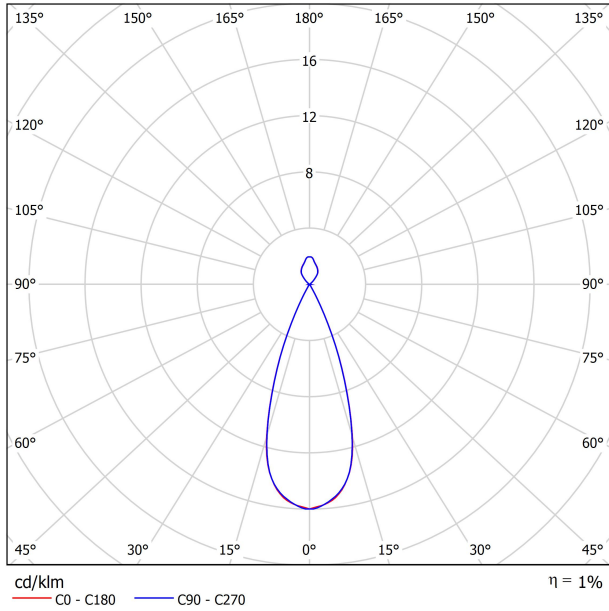

POLAR DIAGRAM