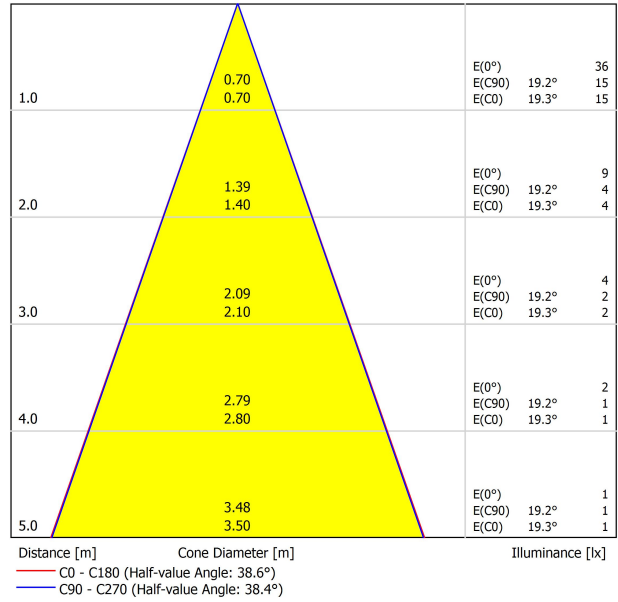

CONICAL DIAGRAM