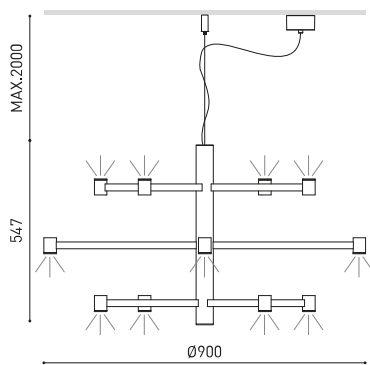

DIMENSIONS

| | |
|----------------|------------------------------|
| Name | ART CHANDELIER BASE 2700K WT |
| Reference | A5181010WT |
| Color | Textured white |
| Base Finishing | Textured white |
| RAL | 9016 |
| Category | SUSPENSION |

| | |
|------------------------|----------------------------------|
| Type | LED |
| Gross luminous flux | 2280 lm |
| Colour temperature | 2700 K - Other K, please consult |
| Chromatic stability | MacAdam Step 3 |
| Colour Rendering Index | CRI>90 |
| Power | 25,2 W |
| Current | 700 mA |
| Efficacy | 90 lm/W |
| LED lifespan | L90B10 >102.000h |

| | |
|---------------------------|---------------------------------------------------------|
| Sealing | IP20 |
| Wireless control | Please Consult |
| Recess measurements | Ø10 mm |
| Cord length | Max. 2 m |
| Fast adjustment tensioner | Yes |
| Weight | 6604 g |
| Packaged weight | 7550 g |
| Packaging dimensions | 663 x 600 x 125 mm |
| Units per package | 1 |
| Materials | Brass / Acrylonitrile Butadiene Styrene + Polycarbonate |