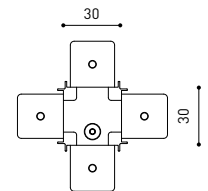

X-Joint

Electrical connection not included | Straight joiner included