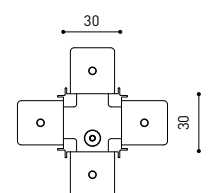

OTHER DATA

Sealing	IP20
Wireless control	Please Consult
Swivel angle	90°
Rotation angle	360°
Track type	Track 48V
Weight	285 g
Packaged weight	459 g
Packaging dimensions	200 x 188 x 144 mm
Units per package	1
Materials	Aluminium / Optical Glass

TRACK 48V SURFACE Corner 90° One Plane

T-Joint

X-Joint

Electrical connection not included | Straight joiner included

TRACK 48V SURFACE SHORT Corner 90° One Plane

T-Joint

X-Joint

Electrical connection not included | Straight joiner included