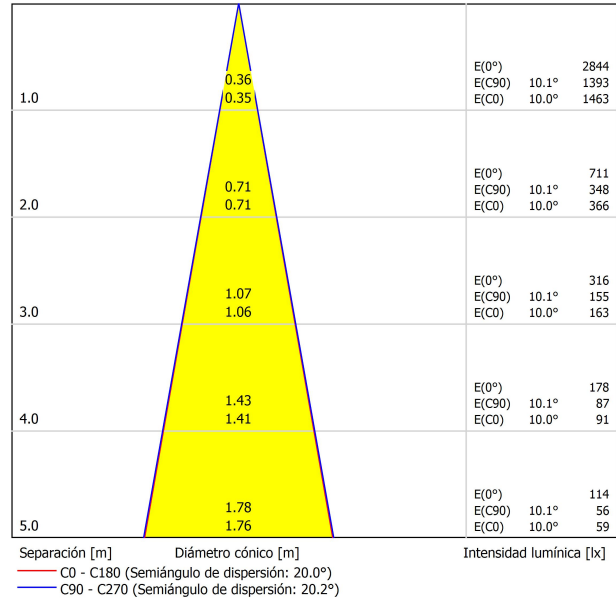

CONICAL DIAGRAM