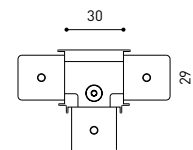

TRACK 48V SURFACE Corner 90° One Plane

T-Joint

X-Joint

Electrical connection not included | Straight joiner included

TRACK 48V SURFACE SHORT Corner 90° One Plane

T-Joint

X-Joint

Electrical connection not included | Straight joiner included

CONSTANT VOLTAGE
LED POWER SUPPLY

	P	V	D (A x B x C)
0434-01-61* N W	100W	48V	298 x 19 x 16mm
0434-01-69* N W	250W	48V	268 x 22 x 44mm
0434-01-62	150W	48V	350 x 30 x 18mm
0434-01-80	250W	48V	400 x 40 x 22mm