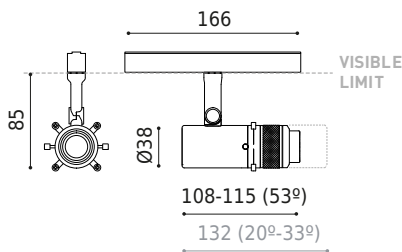

DIMENSIONS

ACCESSORIES

TRACK 48V OPTIONS

Name	COCO SHAPER 48V SHORT 53° 2700K NTW
Reference	A5190110NTW-S
Color	Textured black - White track
RAL	9005
Category	TRACK LIGHTS

Type	LED
Gross luminous flux	650 lm
Colour temperature	2700 K - Other K, please consult
Chromatic stability	MacAdam Step 2
Colour Rendering Index	CRI > 90
Power	6 W
Current	500 mA
Efficacy	113 lm/W
LED lifespan	L80B10 > 60.000h

LIGHT SOURCE

Lighting efficiency	37%
Light beam angle	53°

LIGHTING FIXTURE | PHOTOMETRIC DATA

Driver	Included
Power values of the system	6,92 W
Dimming	No Dim - Other DIM, please consult
Electrical insulation class	◆◆

LIGHTING FIXTURE | ELECTRICAL DATA

Sealing	IP20
Wireless control	Please Consult
Swivel angle	90°
Rotation angle	360°
Track type	Track 48V
Weight	260 g
Packaged weight	434 g
Packaging dimensions	200 x 188 x 144 mm
Units per package	1
Materials	Aluminium / Optical Glass

CONSTANT VOLTAGE
LED POWER SUPPLY

	P	V	D (A x B x C)
0434-01-61* N W	100W	48V	298 x 19 x 16mm
0434-01-69* N W	250W	48V	268 x 22 x 44mm
0434-01-62	150W	48V	350 x 30 x 18mm
0434-01-80	250W	48V	400 x 40 x 22mm