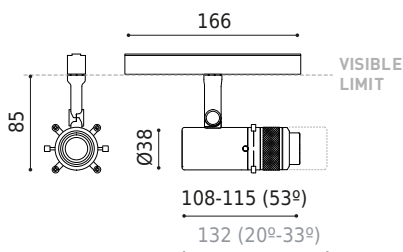

DIMENSIONS

ACCESSORIES

TRACK 48V OPTIONS

Name	COCO SHAPER 48V SHORT 53° 3000K NT
Reference	A5190111NT-S
Color	Textured black
RAL	9005
Category	TRACK LIGHTS

Type	LED
Gross luminous flux	680 lm
Colour temperature	3000 K - Other K, please consult
Chromatic stability	MacAdam Step 2
Colour Rendering Index	CRI > 90
Power	6 W
Current	500 mA
Efficacy	122 lm/W
LED lifespan	L80B10 > 60.000h

Lighting efficiency	37%
Light beam angle	53°

Driver	Included
Power values of the system	6,92 W
Dimming	No Dim - Other DIM, please consult
Electrical insulation class	◆◆

Sealing	IP20
Wireless control	Please Consult
Swivel angle	90°
Rotation angle	360°
Track type	Track 48V
Weight	260 g
Packaged weight	434 g
Packaging dimensions	200 x 188 x 144 mm
Units per package	1
Materials	Aluminium / Optical Glass

CONSTANT VOLTAGE
LED POWER SUPPLY

	P	V	D (A x B x C)
0434-01-61* N W	100W	48V	298 x 19 x 16mm
0434-01-69* N W	250W	48V	268 x 22 x 44mm
0434-01-62	150W	48V	350 x 30 x 18mm
0434-01-80	250W	48V	400 x 40 x 22mm