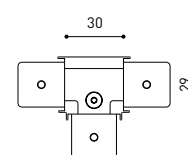

LUMINARIA | DATOS ELÉCTRICOS

Estanqueidad	IP20
Control inalámbrico	Consultar
Ángulo de basculación	90°
Ángulo de giro	360°
Tipo de carril	Track 48V
Peso	265 g
Peso con embalaje	439 g
Dimensiones embalaje	200 x 188 x 144 mm
Unidades por embalaje	1
Materiales	Aluminio / Cristal Óptico

TRACK 48V SURFACE Corner 90° One Plane

T-Joint

X-Joint

Electrical connection not included | Straight joiner included

TRACK 48V SURFACE SHORT Corner 90° One Plane

T-Joint

X-Joint

Electrical connection not included | Straight joiner included