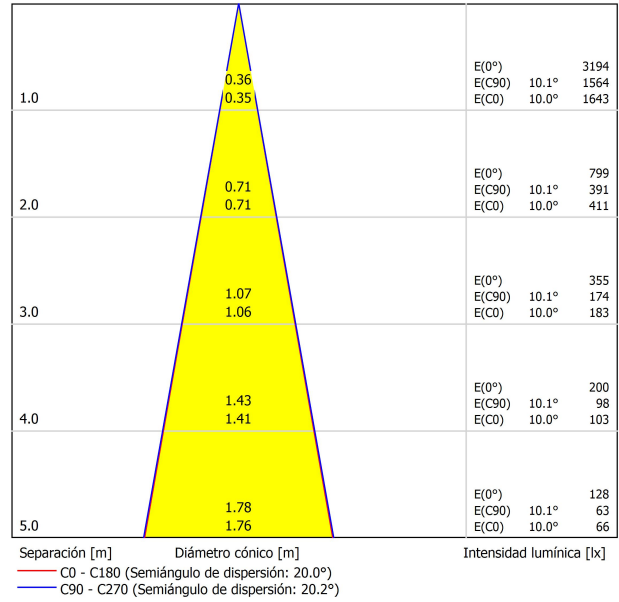

CONICAL DIAGRAM