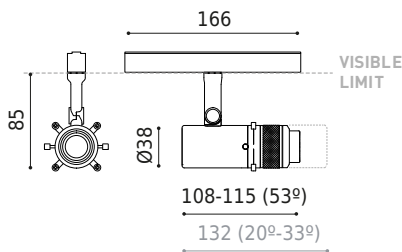

DIMENSIONS

ACCESSORIES

TRACK 48V OPTIONS

Name	COCO SHAPER 48V SHORT DIM DALI 20°-33° 4000K NTW
Reference	A5190202NTW-S
Color	Textured black - White track
RAL	9005
Category	TRACK LIGHTS

Type	LED
Gross luminous flux	730 lm
Colour temperature	4000 K - Other K, please consult
Chromatic stability	MacAdam Step 2
Colour Rendering Index	CRI > 90
Power	6 W
Current	500 mA
Efficacy	122 lm/W
LED lifespan	L80B10 > 60.000h

LIGHT SOURCE

Lighting efficiency	40-38%
Light beam angle	20°-33°

LIGHTING FIXTURE | PHOTOMETRIC DATA

Driver	Included
Power values of the system	7,20 W
Dimming	DALI - Other DIM, please consult
Electrical insulation class	◆

LIGHTING FIXTURE | ELECTRICAL DATA

Sealing	IP20
Wireless control	Please Consult
Swivel angle	90°
Rotation angle	360°
Track type	Track 48V
Weight	280 g
Packaged weight	454 g
Packaging dimensions	200 x 188 x 144 mm
Units per package	1
Materials	Aluminium / Optical Glass

CONSTANT VOLTAGE
LED POWER SUPPLY

	P	V	D (A x B x C)
0434-01-61* N W	100W	48V	298 x 19 x 16mm
0434-01-69* N W	250W	48V	268 x 22 x 44mm
0434-01-62	150W	48V	350 x 30 x 18mm
0434-01-80	250W	48V	400 x 40 x 22mm