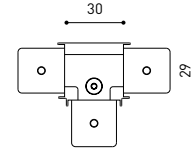

LIGHTING FIXTURE | ELECTRICAL DATA

Sealing	IP20
Wireless control	Please Consult
Swivel angle	90°
Rotation angle	360°
Track type	Track 48V
Weight	280 g
Packaged weight	454 g
Packaging dimensions	200 x 188 x 144 mm
Units per package	1
Materials	Aluminium / Optical Glass

TRACK 48V SURFACE Corner 90° One Plane

T-Joint

X-Joint

Electrical connection not included | Straight joiner included

TRACK 48V SURFACE SHORT Corner 90° One Plane

T-Joint

X-Joint

Electrical connection not included | Straight joiner included

CONSTANT VOLTAGE
LED POWER SUPPLY

	P	V	D (A x B x C)
0434-01-61* N W	100W	48V	298 x 19 x 16mm
0434-01-69* N W	250W	48V	268 x 22 x 44mm
0434-01-62	150W	48V	350 x 30 x 18mm
0434-01-80	250W	48V	400 x 40 x 22mm