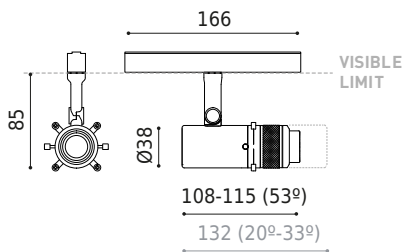

DIMENSIONS

ACCESSORIES

TRACK 48V OPTIONS

Name	COCO SHAPER 48V SHORT DIM DALI 53° 2700K NT
Reference	A5190210NT-S
Color	Textured black
RAL	9005
Category	TRACK LIGHTS

Type	LED
Gross luminous flux	650 lm
Colour temperature	2700 K - Other K, please consult
Chromatic stability	MacAdam Step 2
Colour Rendering Index	CRI > 90
Power	6 W
Current	500 mA
Efficacy	108 lm/W
LED lifespan	L80B10 > 60.000h

Lighting efficiency	37%
Light beam angle	53°

Driver	Included
Power values of the system	7,20 W
Dimming	DALI - Other DIM, please consult
Electrical insulation class	◆◆

Sealing	IP20
Wireless control	Please Consult
Swivel angle	90°
Rotation angle	360°
Track type	Track 48V
Weight	260 g
Packaged weight	434 g
Packaging dimensions	200 x 188 x 144 mm
Units per package	1
Materials	Aluminium / Optical Glass

CONSTANT VOLTAGE
LED POWER SUPPLY

	P	V	D (A x B x C)
0434-01-61* N W	100W	48V	298 x 19 x 16mm
0434-01-69* N W	250W	48V	268 x 22 x 44mm
0434-01-62	150W	48V	350 x 30 x 18mm
0434-01-80	250W	48V	400 x 40 x 22mm