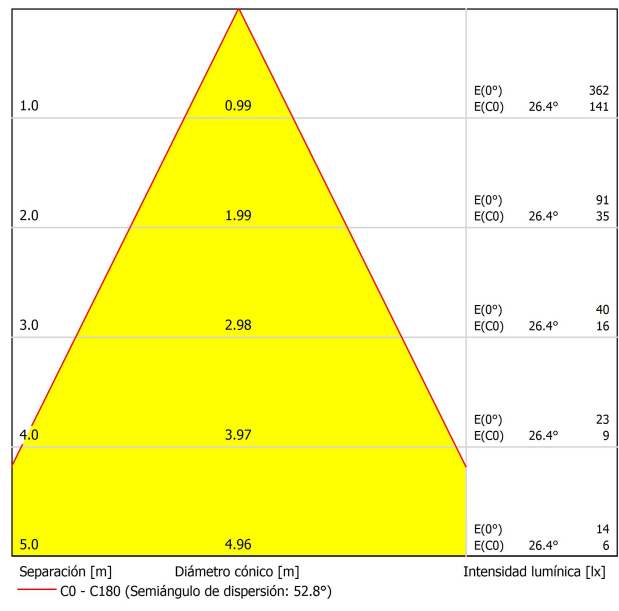

CONICAL DIAGRAM