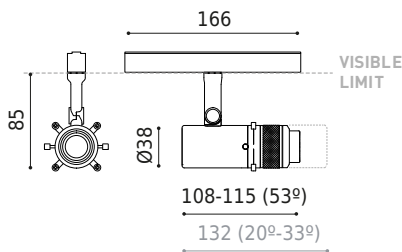

DIMENSIONS

ACCESSORIES

TRACK 48V OPTIONS

Name	COCO SHAPER 48V SHORT DIM DALI 53° 2700K NTW
Reference	A5190210NTW-S
Color	Textured black - White track
RAL	9005
Category	TRACK LIGHTS

Type	LED
Gross luminous flux	650 lm
Colour temperature	2700 K - Other K, please consult
Chromatic stability	MacAdam Step 2
Colour Rendering Index	CRI > 90
Power	6 W
Current	500 mA
Efficacy	113 lm/W
LED lifespan	L80B10 > 60.000h

Lighting efficiency	37%
Light beam angle	53°

Driver	Included
Power values of the system	7,20 W
Dimming	DALI - Other DIM, please consult
Electrical insulation class	◆◆

Sealing	IP20
Wireless control	Please Consult
Swivel angle	90°
Rotation angle	360°
Track type	Track 48V
Weight	260 g
Packaged weight	434 g
Packaging dimensions	200 x 188 x 144 mm
Units per package	1
Materials	Aluminium / Optical Glass

CONSTANT VOLTAGE
LED POWER SUPPLY

	P	V	D (A x B x C)
0434-01-61* N W	100W	48V	298 x 19 x 16mm
0434-01-69* N W	250W	48V	268 x 22 x 44mm
0434-01-62	150W	48V	350 x 30 x 18mm
0434-01-80	250W	48V	400 x 40 x 22mm