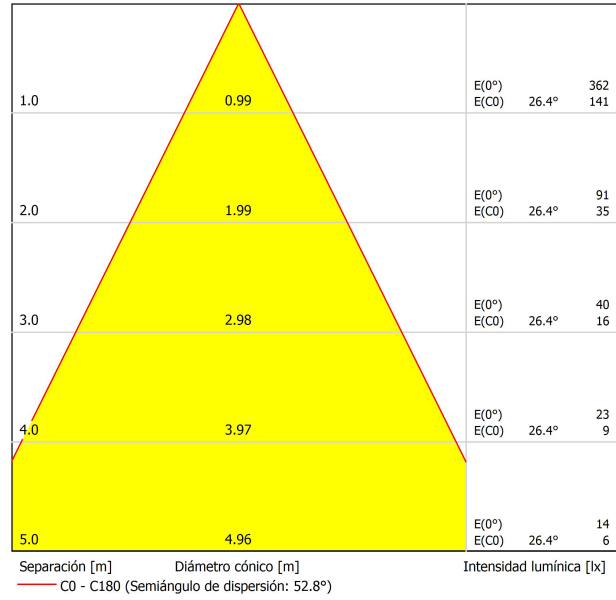

CONICAL DIAGRAM