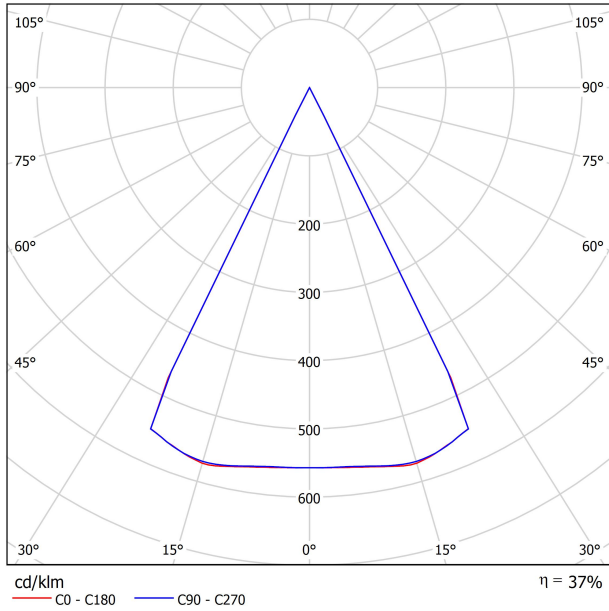

POLAR DIAGRAM