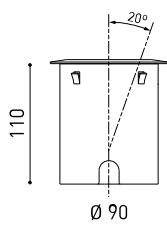

### DIMENSIONS

### OTHER DATA

Sealing	IP67
Impact resistance	IK08
Recess measurements	Ø92 mm
Outdoor Use	Yes
Maximum surface temperature	80°
Supported load	7000
Weight	0,765 g
Packaged weight	0,87 g
Packaging dimensions	155 x 137 x 124 mm
Units per package	1
Materials	Stainless Steel (AISI 304) / Aluminium / Glass-Transparent

POLAR DIAGRAM

CONICAL DIAGRAM

			P	D (A x B x C)
<b>48V Power Supply</b>	ON/OFF	<b>0434-01-62</b>	150W	350 x 30 x 18mm
				TO BE INSTALLED ON REMOTE
220 V~ 240				

			P	D (A x B x C)
<b>Remote Constant Voltage Dimmer</b>		<b>0433-01-32</b>	DALI/PUSH	181 x 42 x 20mm
		<b>0434-01-64</b>	WIFI	105 x 44 x 23mm
				TO BE INSTALLED ON REMOTE
24V				

### DROP VOLTAGE TABLE

POWER (W)	CABLE SECTION (mm <sup>2</sup> )	CABLE LENGTH (m)		
		<25	<50	<75
150	0,75	✓	✗	✗
	1,0	✓	✓	✗
	1,5	✓	✓	✓