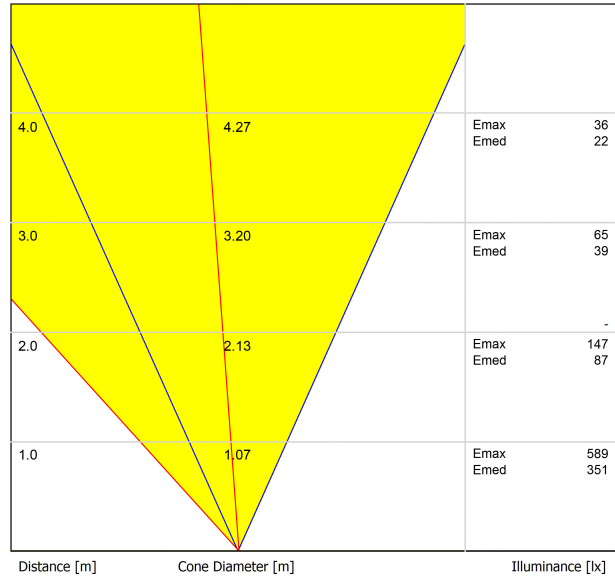

CONICAL DIAGRAM