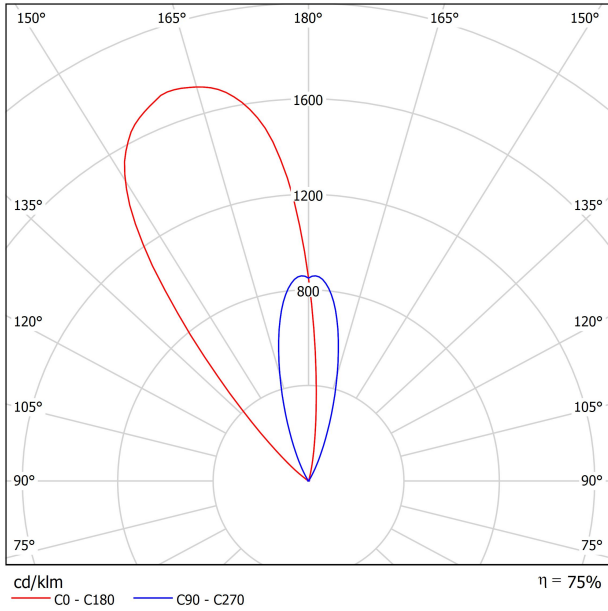

POLAR DIAGRAM