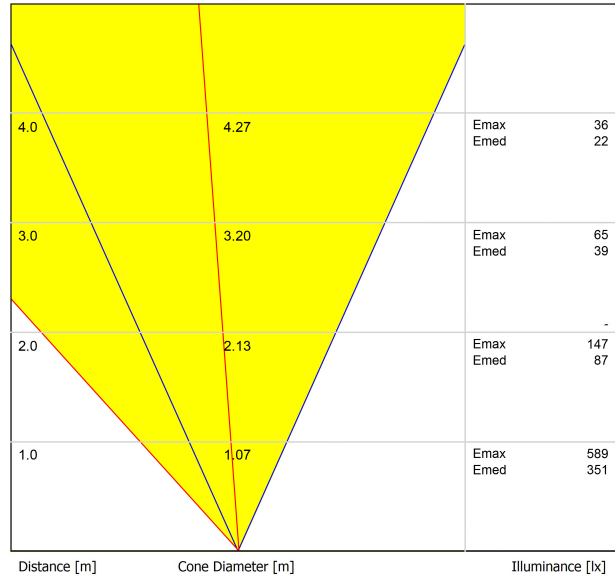

CONICAL DIAGRAM