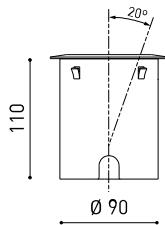

#### DIMENSIONS

#### OTHER DATA

Sealing	IP67
Impact resistance	IK08
Recess measurements	Ø92 mm
Outdoor Use	Yes
Maximum surface temperature	80°
Supported load	7000
Weight	0,765 g
Packaged weight	0,87 g
Packaging dimensions	155 x 137 x 124 mm
Units per package	1
Materials	Stainless Steel (AISI 304) / Aluminium / Glass-Transparent

POLAR DIAGRAM

CONICAL DIAGRAM

			P	D (A x B x C)
<b>48V Power Supply</b>	ON/OFF	<b>0434-01-62</b>	150W	350 x 30 x 18mm
				TO BE INSTALLED ON REMOTE
220 V~				
240				

			P	D (A x B x C)
<b>Remote Constant Voltage Dimmer</b>		<b>0433-01-32</b>	DALI/PUSH	181 x 42 x 20mm
				TO BE INSTALLED ON REMOTE
24V				
		<b>0434-01-64</b>	WIFI	105 x 44 x 23mm

### DROP VOLTAGE TABLE

POWER (W)	CABLE SECTION (mm <sup>2</sup> )	CABLE LENGTH (m)		
		<25	<50	<75
150	0,75	✓	✗	✗
	1,0	✓	✓	✗
	1,5	✓	✓	✓