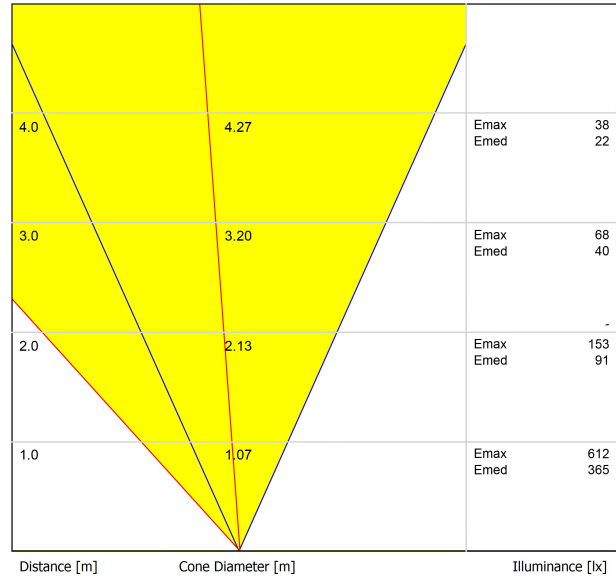

CONICAL DIAGRAM