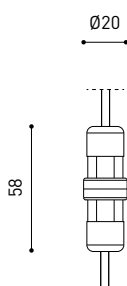

IP67 CONNECTOR

ARKOSLIGHT®

OPTIONAL ACCESSORY

	PRODUCT
Model	Connector IP67
Reference	0434-01- 66 | N |
Category	Accessories

For cable Ø4,5 - 6,5mm | section ≤ 1,5mm²