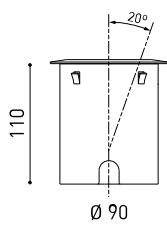

### DIMENSIONS

### OTHER DATA

Sealing	IP67
Impact resistance	IK08
Recess measurements	Ø92 mm
Outdoor Use	Yes
Maximum surface temperature	80°
Supported load	7000
Weight	0,765 g
Packaged weight	0,87 g
Packaging dimensions	155 x 137 x 124 mm
Units per package	1
Materials	Stainless Steel (AISI 304) / Aluminium / Glass-Transparent

POLAR DIAGRAM

CONICAL DIAGRAM

			P	D (A x B x C)
<b>48V Power Supply</b>	ON/OFF	<b>0434-01-62</b>	150W	350 x 30 x 18mm
				TO BE INSTALLED ON REMOTE
220 V~ 240				

			P	D (A x B x C)
<b>Remote Constant Voltage Dimmer</b>		<b>0433-01-32</b>	DALI/PUSH	181 x 42 x 20mm
		<b>0434-01-64</b>	WIFI	105 x 44 x 23mm
24V				
TO BE INSTALLED ON REMOTE				

### DROP VOLTAGE TABLE

POWER (W)	CABLE SECTION (mm <sup>2</sup> )	CABLE LENGTH (m)		
		<25	<50	<75
150	0,75	✓	✗	✗
	1,0	✓	✓	✗
	1,5	✓	✓	✓