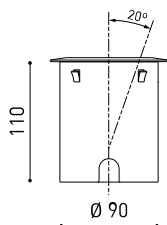

DIMENSIONES

ACCESORIOS

Nombre

DARK M 48V ASYMMETRIC 1 4000K NX

Referencia

A5240112NX

Color

Acero Inoxidable

Categoría

OUTDOOR

Tipo

LED

Flujo Luminoso

675 lm

Temperatura de color

4000 K

Estabilidad cromática

MacAdam Step 2

Índice de reproducción cromática

CRI>90

Potencia

4,6 W

Eficacia

147 lm/W

Horas de Vida del LED

L90B10 >55.000h

Eficiencia Lumínica

75%

Ángulo del haz de luz

38°

LUMINARIA | DATOS FOTOMÉTRICOS

LUMINARIA | DATOS ELÉCTRICOS

Potencia del sistema

5,88 W

Tensión

48Vdc

Regulación

DALI - Push / WIFI

Clase de seguridad eléctrica

Estanqueidad

IP67

Resistencia a impactos

IK08

Medidas de empotramiento

Ø92 mm

Uso en exteriores

Sí

Temperatura máxima en superficie

80°

Carga soportada

7000

Peso

0,765 g

Peso con embalaje

0,87 g

Dimensiones embalaje

155 x 137 x 124 mm

Unidades por embalaje

1

Materiales

Acero Inoxidable (AISI 304) / Aluminio / Cristal Transparente

Dark es una luminaria LED empotrable de suelo para ser aplicada junto a elementos que se desean iluminar ascendentemente para destacar su presencia arquitectónica (estructuras, muros, árboles, jardines, cornisas, etc.).
*** NOTA: Caja de empotramiento incluida.