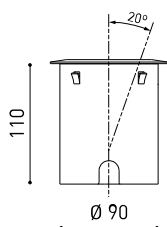

### DIMENSIONS

### OTHER DATA

Sealing	IP67
Impact resistance	IK08
Recess measurements	Ø92 mm
Outdoor Use	Yes
Maximum surface temperature	80°
Supported load	7000
Weight	0,765 g
Packaged weight	0,87 g
Packaging dimensions	155 x 137 x 124 mm
Units per package	1
Materials	Stainless Steel (AISI 304) / Aluminium / Glass-Transparent

POLAR DIAGRAM

CONICAL DIAGRAM

			P	D (A x B x C)
<b>48V Power Supply</b>	ON/OFF	<b>0434-01-62</b>	150W	350 x 30 x 18mm
				TO BE INSTALLED ON REMOTE
220 V~ 240				

			P	D (A x B x C)
<b>Remote Constant Voltage Dimmer</b>		<b>0433-01-32</b>	DALI/PUSH	181 x 42 x 20mm
		<b>0434-01-64</b>	WIFI	105 x 44 x 23mm
24V				
TO BE INSTALLED ON REMOTE				