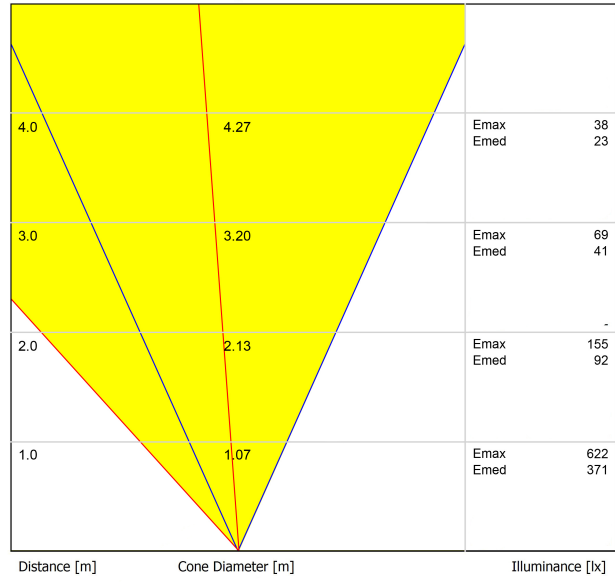

CONICAL DIAGRAM