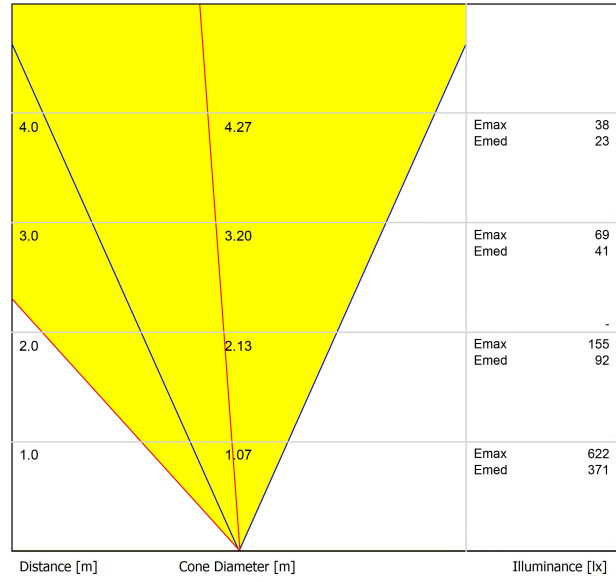

DIAGRAMA POLAR

DIAGRAMA CÓNICO

			P	D (A x B x C)
48V Power Supply	ON/OFF	0434-01-62	150W	350 x 30 x 18mm
220 V~ 240				TO BE INSTALLED ON REMOTE

			P	D (A x B x C)
Remote Constant Voltage Dimmer		0433-01-32	DALI/PUSH	181 x 42 x 20mm
24V		0434-01-64	WIFI	105 x 44 x 23mm
				TO BE INSTALLED ON REMOTE