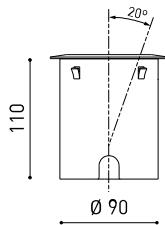

#### DIMENSIONS

OTHER DATA	
Sealing	IP67
Impact resistance	IK08
Recess measurements	Ø92 mm
Outdoor Use	Yes
Maximum surface temperature	80°
Supported load	7000
Weight	0,765 g
Packaged weight	0,87 g
Packaging dimensions	155 x 137 x 124 mm
Units per package	1
Materials	Stainless Steel (AISI 304) / Aluminium / Glass-Transparent

POLAR DIAGRAM

CONICAL DIAGRAM

			P	D (A x B x C)
<b>48V Power Supply</b>	ON/OFF	<b>0434-01-62</b>	150W	350 x 30 x 18mm
220 V~ 240				TO BE INSTALLED ON REMOTE

			P	D (A x B x C)
<b>Remote Constant Voltage Dimmer</b>		<b>0433-01-32</b>	DALI/PUSH	181 x 42 x 20mm
24V		<b>0434-01-64</b>	WIFI	105 x 44 x 23mm
				TO BE INSTALLED ON REMOTE

DROP VOLTAGE TABLE

POWER (W)	CABLE SECTION (mm <sup>2</sup> )	CABLE LENGTH (m)		
		<25	<50	<75
150	0,75	✓	✗	✗
	1,0	✓	✓	✗
	1,5	✓	✓	✓