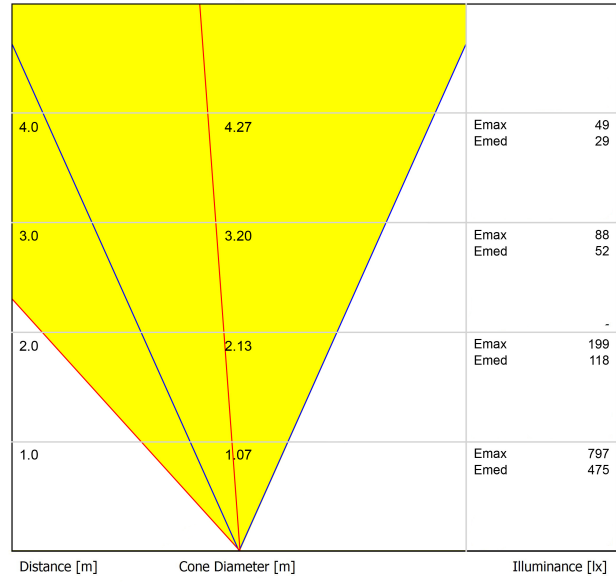

CONICAL DIAGRAM