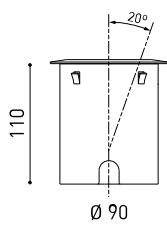

DIMENSIONES

ACCESORIOS

Nombre

DARK M 48V ASYMMETRIC 2 3000K NX

Referencia

A5240211NX

Color

Acero Inoxidable

Categoría

OUTDOOR

Tipo

LED

Flujo Luminoso

900 lm

Temperatura de color

3000 K

Estabilidad cromática

MacAdam Step 2

Índice de reproducción cromática

CRI>90

Potencia

6,7 W

Eficacia

134 lm/W

Horas de Vida del LED

L90B10 >55.000h

Eficiencia Lumínica

75%

Ángulo del haz de luz

38°

LUMINARIA | DATOS FOTOMÉTRICOS

LUMINARIA | DATOS ELÉCTRICOS

Potencia del sistema

7,59 W

Tensión

48Vdc

Regulación

DALI - Push / WIFI

Clase de seguridad eléctrica

Estanqueidad

IP67

Resistencia a impactos

IK08

Medidas de empotramiento

Ø92 mm

Uso en exteriores

Sí

Temperatura máxima en superficie

80°

Carga soportada

7000

Peso

0,765 g

Peso con embalaje

0,87 g

Dimensiones embalaje

155 x 137 x 124 mm

Unidades por embalaje

1

Materiales

Acero Inoxidable (AISI 304) / Aluminio / Cristal Transparente

Dark es una luminaria LED empotrable de suelo para ser aplicada junto a elementos que se desean iluminar ascendentemente para destacar su presencia arquitectónica (estructuras, muros, árboles, jardines, cornisas, etc.).
*** NOTA: Caja de empotramiento incluida.