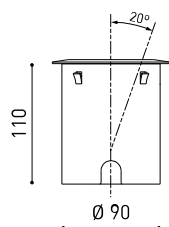

#### DIMENSIONS

#### OTHER DATA

Sealing	IP67
Impact resistance	IK08
Recess measurements	Ø92 mm
Outdoor Use	Yes
Maximum surface temperature	80°
Supported load	7000
Weight	0,765 g
Packaged weight	0,87 g
Packaging dimensions	155 x 137 x 124 mm
Units per package	1
Materials	Stainless Steel (AISI 304) / Aluminium / Glass-Transparent

POLAR DIAGRAM

CONICAL DIAGRAM

			P	D (A x B x C)
<b>48V Power Supply</b>	ON/OFF	<b>0434-01-62</b>	150W	350 x 30 x 18mm
				TO BE INSTALLED ON REMOTE
220 V~ 240				

			P	D (A x B x C)
<b>Remote Constant Voltage Dimmer</b>		<b>0433-01-32</b>	DALI/PUSH	181 x 42 x 20mm
		<b>0434-01-64</b>	WIFI	105 x 44 x 23mm
				TO BE INSTALLED ON REMOTE
24V				

DROP VOLTAGE TABLE

POWER (W)	CABLE SECTION (mm <sup>2</sup> )	CABLE LENGTH (m)		
		<25	<50	<75
150	0,75	✓	✗	✗
	1,0	✓	✓	✗
	1,5	✓	✓	✓