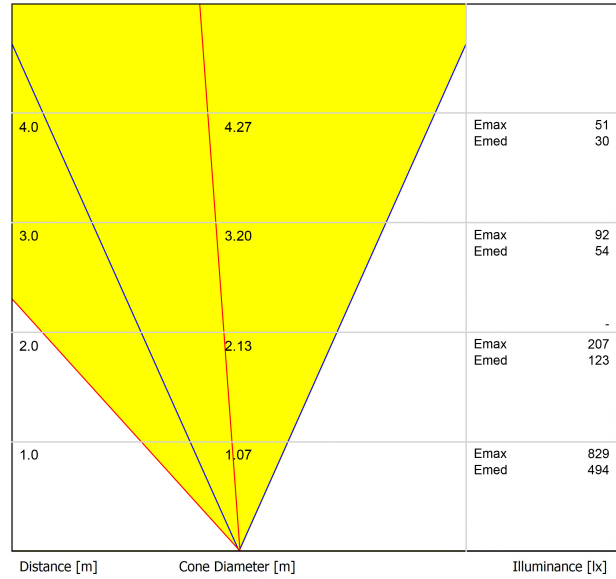

CONICAL DIAGRAM