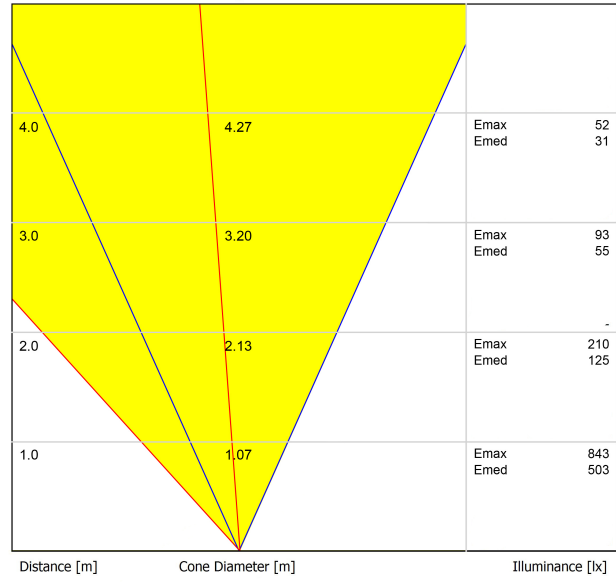

CONICAL DIAGRAM