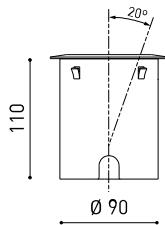

#### DIMENSIONS

#### OTHER DATA

Sealing	IP67
Impact resistance	IK08
Recess measurements	Ø92 mm
Outdoor Use	Yes
Maximum surface temperature	80°
Supported load	7000
Weight	0,765 g
Packaged weight	0,87 g
Packaging dimensions	155 x 137 x 124 mm
Units per package	1
Materials	Stainless Steel (AISI 304) / Aluminium / Glass-Transparent

POLAR DIAGRAM

CONICAL DIAGRAM

			P	D (A x B x C)
<b>48V Power Supply</b>	ON/OFF	<b>0434-01-62</b>	150W	350 x 30 x 18mm
				TO BE INSTALLED ON REMOTE
220 V~ 240				

			P	D (A x B x C)
<b>Remote Constant Voltage Dimmer</b>		<b>0433-01-32</b>	DALI/PUSH	181 x 42 x 20mm
		<b>0434-01-64</b>	WIFI	105 x 44 x 23mm
				TO BE INSTALLED ON REMOTE
24V				

DROP VOLTAGE TABLE

POWER (W)	CABLE SECTION (mm <sup>2</sup> )	CABLE LENGTH (m)		
		<25	<50	<75
150	0,75	✓	✗	✗
	1,0	✓	✓	✗
	1,5	✓	✓	✓