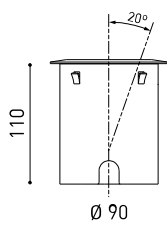

### DIMENSIONS

### OTHER DATA

Sealing	IP67
Impact resistance	IK08
Recess measurements	Ø92 mm
Outdoor Use	Yes
Maximum surface temperature	80°
Supported load	7000
Weight	0,765 g
Packaged weight	0,87 g
Packaging dimensions	155 x 137 x 124 mm
Units per package	1
Materials	Stainless Steel (AISI 304) / Aluminium / Glass-Transparent

POLAR DIAGRAM

CONICAL DIAGRAM

			P	D (A x B x C)
<b>48V Power Supply</b>	ON/OFF	<b>0434-01-62</b>	150W	350 x 30 x 18mm
				TO BE INSTALLED ON REMOTE
220 V~ 240				

			P	D (A x B x C)
<b>Remote Constant Voltage Dimmer</b>		<b>0433-01-32</b>	DALI/PUSH	181 x 42 x 20mm
		<b>0434-01-64</b>	WIFI	105 x 44 x 23mm
				TO BE INSTALLED ON REMOTE
24V				