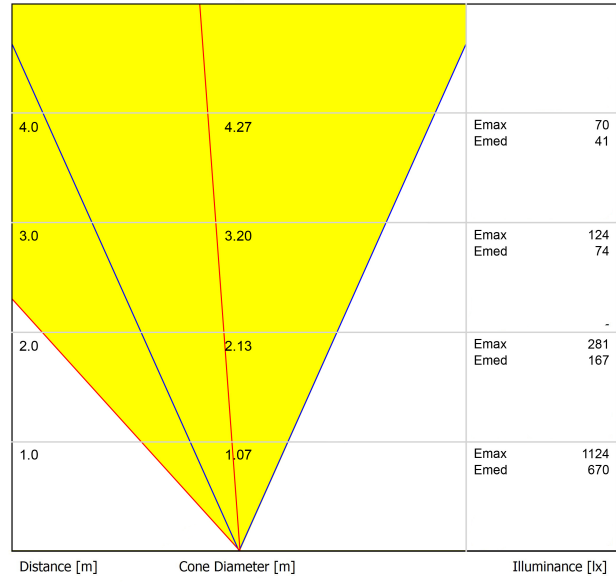

CONICAL DIAGRAM