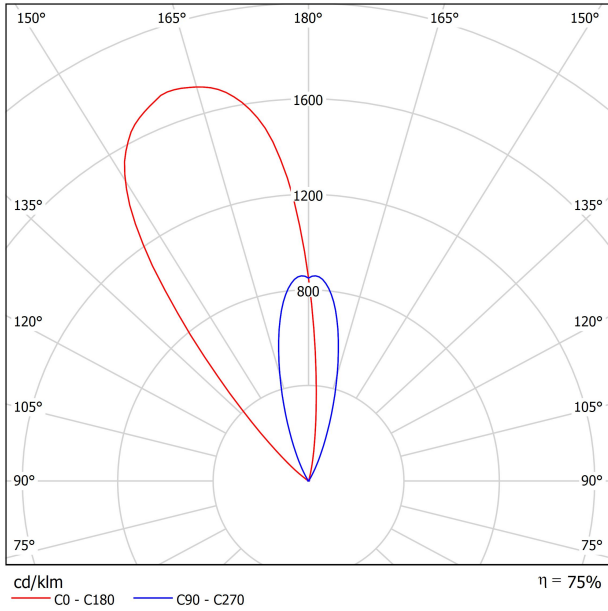

POLAR DIAGRAM