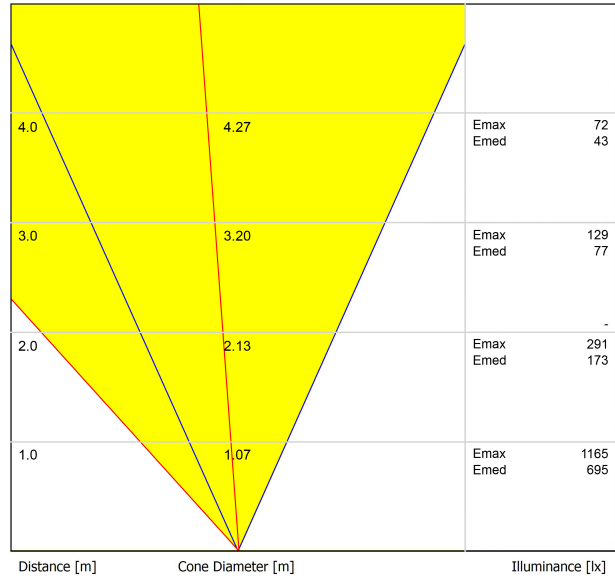

CONICAL DIAGRAM