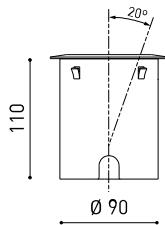

#### DIMENSIONS

OTHER DATA	
Sealing	IP67
Impact resistance	IK08
Recess measurements	Ø92 mm
Outdoor Use	Yes
Maximum surface temperature	80°
Supported load	7000
Weight	0,765 g
Packaged weight	0,87 g
Packaging dimensions	155 x 137 x 124 mm
Units per package	1
Materials	Stainless Steel (AISI 304) / Aluminium / Glass-Transparent

POLAR DIAGRAM

CONICAL DIAGRAM

			P	D (A x B x C)
<b>48V Power Supply</b>	ON/OFF	<b>0434-01-62</b>	150W	350 x 30 x 18mm
				TO BE INSTALLED ON REMOTE
220 V~ 240				

			P	D (A x B x C)
<b>Remote Constant Voltage Dimmer</b>		<b>0433-01-32</b>	DALI/PUSH	181 x 42 x 20mm
		<b>0434-01-64</b>	WIFI	105 x 44 x 23mm
				TO BE INSTALLED ON REMOTE
24V				

DROP VOLTAGE TABLE

POWER (W)	CABLE SECTION (mm <sup>2</sup> )	CABLE LENGTH (m)		
		<25	<50	<75
150	0,75	✓	✗	✗
	1,0	✓	✓	✗
	1,5	✓	✓	✓