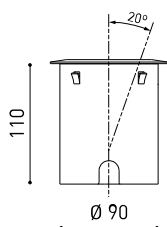

DIMENSIONS

ACCESSORIES

PRODUCT

Name	DARK M 48V ASYMMETRIC 3 3000K N
Reference	A5240311N
Color	Black
RAL	9005
Category	OUTDOOR

LIGHT SOURCE

Type	LED
Gross luminous flux	1265 lm
Colour temperature	3000 K
Chromatic stability	MacAdam Step 2
Colour Rendering Index	CRI > 90
Power	10,5 W
Efficacy	120 lm/W
LED lifespan	L90B10 > 55.000h

LIGHTING FIXTURE | PHOTOMETRIC DATA

Lighting efficiency	75%
Light beam angle	38°

LIGHTING FIXTURE | ELECTRICAL DATA

Power values of the system	11,58 W
Dimming	DALI - Push / WIFI
Electrical insulation class	⚡

OTHER DATA

Sealing	IP67
Impact resistance	IK08
Recess measurements	Ø92 mm
Outdoor Use	Yes
Maximum surface temperature	80°
Supported load	7000
Weight	0,765 g
Packaged weight	0,87 g
Packaging dimensions	155 x 137 x 124 mm
Units per package	1
Materials	Stainless Steel (AISI 304) / Aluminium / Glass-Transparent

Dark is a floor-recessed LED luminaire used together with elements that we wish to illuminate upwards, to be able to highlight their architectonic presence (structures, walls, trees, gardens, cornices, etc.). *** NOTE: Recessed box included