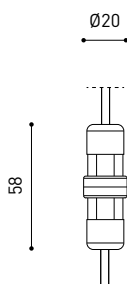

OTHER DATA

Sealing	IP67
Impact resistance	IK08
Recess measurements	Ø92 mm
Outdoor Use	Yes
Maximum surface temperature	80°
Supported load	7000
Weight	0,765 g
Packaged weight	0,87 g
Packaging dimensions	155 x 137 x 124 mm
Units per package	1
Materials	Stainless Steel (AISI 304) / Aluminium / Glass-Transparent

POLAR DIAGRAM

CONICAL DIAGRAM

			P	D (A x B x C)
48V Power Supply	ON/OFF	0434-01-62	150W	350 x 30 x 18mm
				TO BE INSTALLED ON REMOTE
220 V~ 240				

			P	D (A x B x C)
Remote Constant Voltage Dimmer		0433-01-32	DALI/PUSH	181 x 42 x 20mm
		0434-01-64	WIFI	105 x 44 x 23mm
				TO BE INSTALLED ON REMOTE
24V				

DROP VOLTAGE TABLE

POWER (W)	CABLE SECTION (mm ²)	CABLE LENGTH (m)		
		<25	<50	<75
150	0,75	✓	✗	✗
	1,0	✓	✓	✗
	1,5	✓	✓	✓

IP67 CONNECTOR

ARKOSLIGHT®

OPTIONAL ACCESSORY

	PRODUCT
Model	Connector IP67
Reference	0434-01- 66 N
Category	Accessories

For cable Ø4,5 - 6,5mm | section ≤ 1,5mm²

	PRODUCT
Model	Connector IP67 T-Shape
Reference	0434-01- 75 N
Category	Accessories

For cable Ø3,5 - 5,5mm | section ≤ 1,5mm²

Fuente de luz (LED) reemplazable por un profesional autorizado
 Replaceable (LED only) light source by an authorized professional.
 Source lumineuse (LED) remplaçable par un professionnel agréé
 Sorgente luminosa (LED) sostituibile da parte di un professionista autorizzato
 Austauschbare (LED) Lichtquelle durch einen autorisierten Fachmann