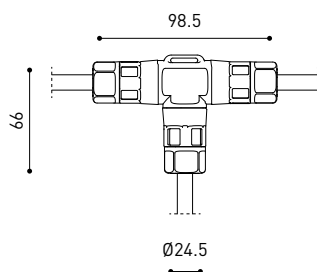

Lighting efficiency	37%
---------------------	-----

Power values of the system	5,88 W
Dimming	DALI - Push / WIFI
Electrical insulation class	II

Sealing	IP67
Impact resistance	IK08
Recess measurements	Ø92 mm
Outdoor Use	Yes
Maximum surface temperature	68°
Supported load	7000
Weight	0,95 g
Packaged weight	1,055 g
Packaging dimensions	155 x 137 x 124 mm
Units per package	1
Materials	Stainless Steel (AISI 304) / Aluminium / Glass-Transparent

POLAR DIAGRAM

CONICAL DIAGRAM

			P	D (A x B x C)
48V Power Supply	ON/OFF	0434-01-62	150W	350 x 30 x 18mm
220 V~ 240				TO BE INSTALLED ON REMOTE

			P	D (A x B x C)
Remote Constant Voltage Dimmer		0433-01-32	DALI/PUSH	181 x 42 x 20mm
24V		0434-01-64	WIFI	105 x 44 x 23mm
				TO BE INSTALLED ON REMOTE

DROP VOLTAGE TABLE

POWER (W)	CABLE SECTION (mm ²)	CABLE LENGTH (m)		
		<25	<50	<75
150	0,75	✓	✗	✗
	1,0	✓	✓	✗
	1,5	✓	✓	✓

IP67 CONNECTOR

ARKOSLIGHT®

OPTIONAL ACCESSORY

	PRODUCT
Model	Connector IP67
Reference	0434-01- 66 N
Category	Accessories

For cable Ø4,5 - 6,5mm | section ≤ 1,5mm²

	PRODUCT
Model	Connector IP67 T-Shape
Reference	0434-01- 75 N
Category	Accessories

For cable Ø3,5 - 5,5mm | section ≤ 1,5mm²

Fuente de luz (LED) reemplazable por un profesional autorizado
 Replaceable (LED only) light source by an authorized professional.
 Source lumineuse (LED) remplaçable par un professionnel agréé
 Sorgente luminosa (LED) sostituibile da parte di un professionista autorizzato
 Austauschbare (LED) Lichtquelle durch einen autorisierten Fachmann