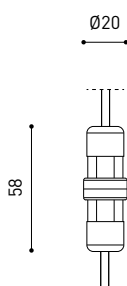

Lighting efficiency	37%
---------------------	-----

Power values of the system	5,88 W
Dimming	DALI - Push / WIFI
Electrical insulation class	II

Sealing	IP67
Impact resistance	IK08
Recess measurements	Ø92 mm
Outdoor Use	Yes
Maximum surface temperature	68°
Supported load	7000
Weight	0,95 g
Packaged weight	1,055 g
Packaging dimensions	155 x 137 x 124 mm
Units per package	1
Materials	Stainless Steel (AISI 304) / Aluminium / Glass-Transparent

POLAR DIAGRAM

CONICAL DIAGRAM

			P	D (A x B x C)
48V Power Supply	ON/OFF	0434-01-62	150W	350 x 30 x 18mm
220 V~ 240				TO BE INSTALLED ON REMOTE

			P	D (A x B x C)
Remote Constant Voltage Dimmer		0433-01-32	DALI/PUSH	181 x 42 x 20mm
24V		0434-01-64	WIFI	105 x 44 x 23mm
				TO BE INSTALLED ON REMOTE

DROP VOLTAGE TABLE

POWER (W)	CABLE SECTION (mm ²)	CABLE LENGTH (m)		
		<25	<50	<75
150	0,75	✓	✗	✗
	1,0	✓	✓	✗
	1,5	✓	✓	✓

IP67 CONNECTOR

ARKOSLIGHT®

OPTIONAL ACCESSORY

	PRODUCT
Model	Connector IP67
Reference	0434-01- 66 N
Category	Accessories

For cable Ø4,5 - 6,5mm | section ≤ 1,5mm²

	PRODUCT
Model	Connector IP67 T-Shape
Reference	0434-01- 75 N
Category	Accessories

For cable Ø3,5 - 5,5mm | section ≤ 1,5mm²

Fuente de luz (LED) reemplazable por un profesional autorizado
 Replaceable (LED only) light source by an authorized professional.
 Source lumineuse (LED) remplaçable par un professionnel agréé
 Sorgente luminosa (LED) sostituibile da parte di un professionista autorizzato
 Austauschbare (LED) Lichtquelle durch einen autorisierten Fachmann