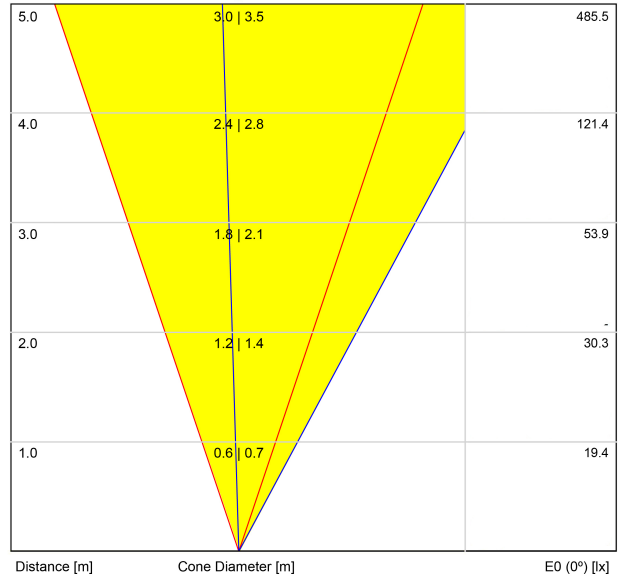

CONICAL DIAGRAM