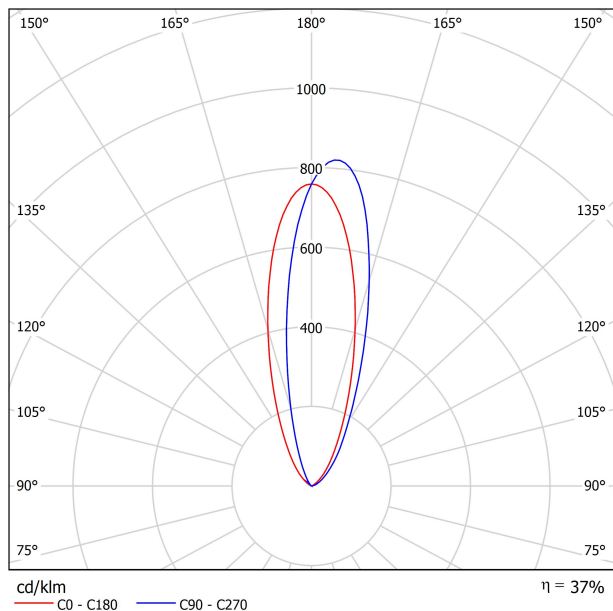

DIAGRAMME POLAIRE

DIAGRAMME CONIQUE

			P	D (A x B x C)
48V Power Supply	ON/OFF	0434-01-62	150W	350 x 30 x 18mm
				TO BE INSTALLED ON REMOTE
220 V~ 240				

			P	D (A x B x C)
Remote Constant Voltage Dimmer		0433-01-32	DALI/PUSH	181 x 42 x 20mm
		0434-01-64	WIFI	105 x 44 x 23mm
				TO BE INSTALLED ON REMOTE
24V				