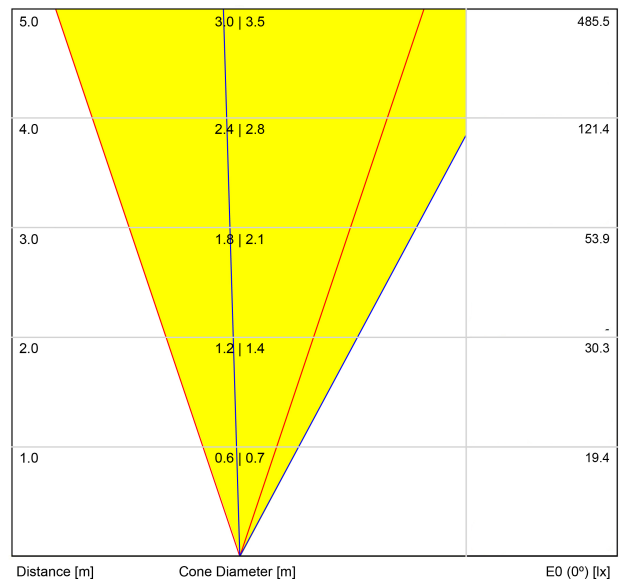

DIAGRAMME POLAIRE

DIAGRAMME CONIQUE

			P	D (A x B x C)
48V Power Supply	ON/OFF	0434-01-62	150W	350 x 30 x 18mm
				TO BE INSTALLED ON REMOTE
220 V~ 240				

			P	D (A x B x C)
Remote Constant Voltage Dimmer		0433-01-32	DALI/PUSH	181 x 42 x 20mm
		0434-01-64	WIFI	105 x 44 x 23mm
				TO BE INSTALLED ON REMOTE
24V				