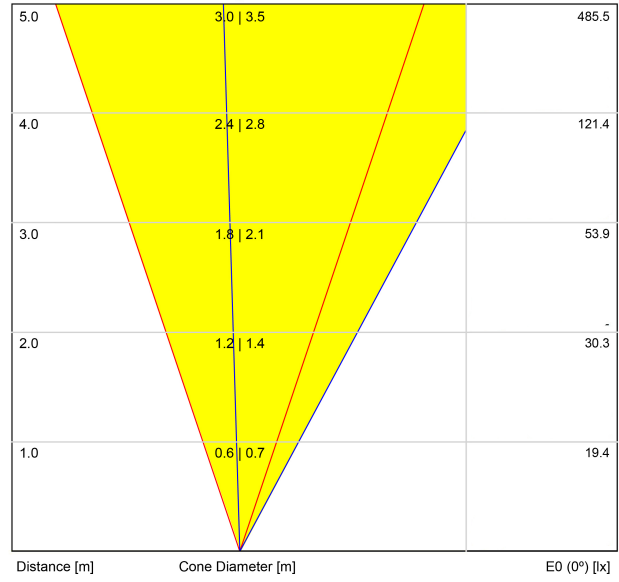

CONICAL DIAGRAM