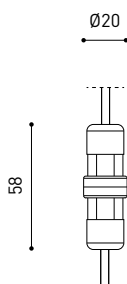

IP67 CONNECTOR

ARKOSLIGHT®

OPTIONAL ACCESSORY

	PRODUCT
Model	Connector IP67
Reference	0434-01- 66 | N |
Category	Accessories

For cable Ø4,5 - 6,5mm | section ≤ 1,5mm²