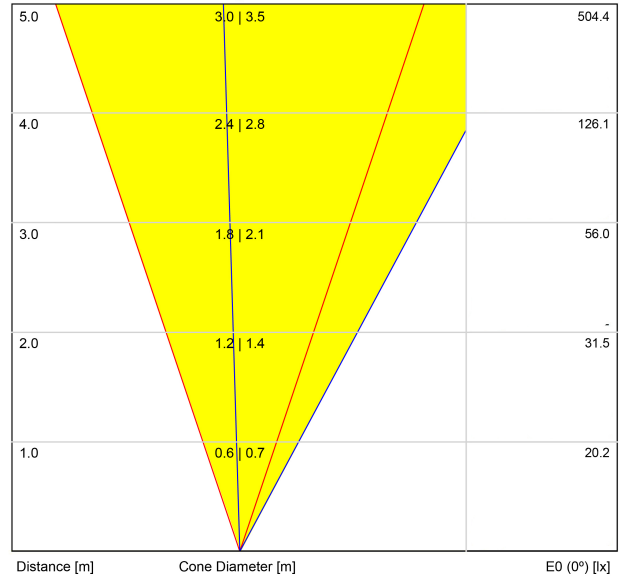

CONICAL DIAGRAM