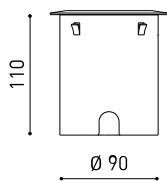

DIMENSIONS

ACCESSORIES

Name	DARK M 48V WALL WASHER 1 3000K NX
Reference	A5250111NX
Color	Stainless steel
Category	OUTDOOR

LIGHT SOURCE

Type	LED
Gross luminous flux	665 lm
Colour temperature	3000 K
Chromatic stability	MacAdam Step 2
Colour Rendering Index	CRI>90
Power	4,6 W
Efficacy	145 lm/W
LED lifespan	L90B10 >55.000h

LIGHTING FIXTURE | PHOTOMETRIC DATA

Lighting efficiency	37%

LIGHTING FIXTURE | ELECTRICAL DATA

Power values of the system	5,88 W
Dimming	DALI - Push / WIFI
Electrical insulation class	II

OTHER DATA

Sealing	IP67
Impact resistance	IK08
Recess measurements	Ø92 mm
Outdoor Use	Yes
Maximum surface temperature	68°
Supported load	7000
Weight	0,95 g
Packaged weight	1,055 g
Packaging dimensions	155 x 137 x 124 mm
Units per package	1
Materials	Stainless Steel (AISI 304) / Aluminium / Glass-Transparent

Dark is a floor-recessed LED luminaire used together with elements that we wish to illuminate upwards, to be able to highlight their architectonic presence (structures, walls, trees, gardens, cornices, etc.). *** NOTE: Recessed box included