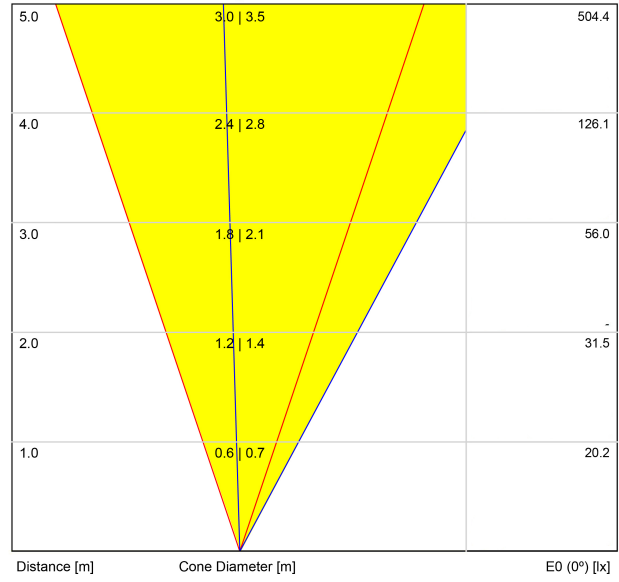

CONICAL DIAGRAM