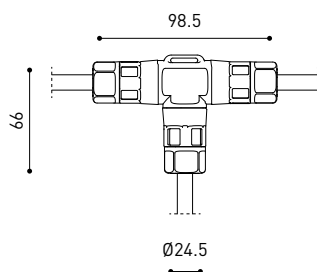

OTHER DATA

Sealing	IP67
Impact resistance	IK08
Recess measurements	Ø92 mm
Outdoor Use	Yes
Maximum surface temperature	68°
Supported load	7000
Weight	0,95 g
Packaged weight	1,055 g
Packaging dimensions	155 x 137 x 124 mm
Units per package	1
Materials	Stainless Steel (AISI 304) / Aluminium / Glass-Transparent

POLAR DIAGRAM

CONICAL DIAGRAM

			P	D (A x B x C)
48V Power Supply	ON/OFF	0434-01-62	150W	350 x 30 x 18mm
220 V~ 240				TO BE INSTALLED ON REMOTE

			P	D (A x B x C)
Remote Constant Voltage Dimmer		0433-01-32	DALI/PUSH	181 x 42 x 20mm
		0434-01-64	WIFI	105 x 44 x 23mm
24V				TO BE INSTALLED ON REMOTE

DROP VOLTAGE TABLE

POWER (W)	CABLE SECTION (mm ²)	CABLE LENGTH (m)		
		<25	<50	<75
150	0,75	✓	✗	✗
	1,0	✓	✓	✗
	1,5	✓	✓	✓

IP67 CONNECTOR

ARKOSLIGHT®

OPTIONAL ACCESSORY

	PRODUCT
Model	Connector IP67
Reference	0434-01- 66 N
Category	Accessories

For cable Ø4,5 - 6,5mm | section ≤ 1,5mm²

	PRODUCT
Model	Connector IP67 T-Shape
Reference	0434-01- 75 N
Category	Accessories

For cable Ø3,5 - 5,5mm | section ≤ 1,5mm²

Fuente de luz (LED) reemplazable por un profesional autorizado
 Replaceable (LED only) light source by an authorized professional.
 Source lumineuse (LED) remplaçable par un professionnel agréé
 Sorgente luminosa (LED) sostituibile da parte di un professionista autorizzato
 Austauschbare (LED) Lichtquelle durch einen autorisierten Fachmann