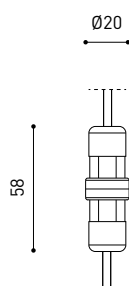

OTHER DATA

Sealing	IP67
Impact resistance	IK08
Recess measurements	Ø92 mm
Outdoor Use	Yes
Maximum surface temperature	68°
Supported load	7000
Weight	0,95 g
Packaged weight	1,055 g
Packaging dimensions	155 x 137 x 124 mm
Units per package	1
Materials	Stainless Steel (AISI 304) / Aluminium / Glass-Transparent

POLAR DIAGRAM

CONICAL DIAGRAM

			P	D (A x B x C)
48V Power Supply	ON/OFF	0434-01-62	150W	350 x 30 x 18mm
220 V~ 240				TO BE INSTALLED ON REMOTE

			P	D (A x B x C)
Remote Constant Voltage Dimmer		0433-01-32	DALI/PUSH	181 x 42 x 20mm
		0434-01-64	WIFI	105 x 44 x 23mm
24V				TO BE INSTALLED ON REMOTE

DROP VOLTAGE TABLE

POWER (W)	CABLE SECTION (mm ²)	CABLE LENGTH (m)		
		<25	<50	<75
150	0,75	✓	✗	✗
	1,0	✓	✓	✗
	1,5	✓	✓	✓

IP67 CONNECTOR

ARKOSLIGHT®

OPTIONAL ACCESSORY

	PRODUCT
Model	Connector IP67
Reference	0434-01- 66 N
Category	Accessories