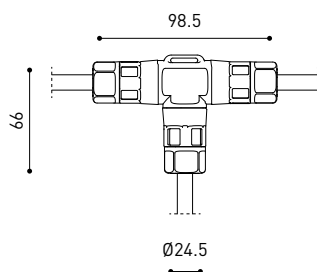

Lighting efficiency	37%
---------------------	-----

Power values of the system	5,88 W
Dimming	DALI - Push / WIFI
Electrical insulation class	III

Sealing	IP67
Impact resistance	IK08
Recess measurements	Ø92 mm
Outdoor Use	Yes
Maximum surface temperature	68°
Supported load	7000
Weight	0,95 g
Packaged weight	1,055 g
Packaging dimensions	155 x 137 x 124 mm
Units per package	1
Materials	Stainless Steel (AISI 304) / Aluminium / Glass-Transparent

POLAR DIAGRAM

CONICAL DIAGRAM

			P	D (A x B x C)
48V Power Supply	ON/OFF	0434-01-62	150W	350 x 30 x 18mm
				TO BE INSTALLED ON REMOTE
220 V~ 240				

			P	D (A x B x C)
Remote Constant Voltage Dimmer		0433-01-32	DALI/PUSH	181 x 42 x 20mm
		0434-01-64	WIFI	105 x 44 x 23mm
				TO BE INSTALLED ON REMOTE
24V				

DROP VOLTAGE TABLE

POWER (W)	CABLE SECTION (mm ²)	CABLE LENGTH (m)		
		<25	<50	<75
150	0,75	✓	✗	✗
	1,0	✓	✓	✗
	1,5	✓	✓	✓

IP67 CONNECTOR

ARKOSLIGHT®

OPTIONAL ACCESSORY

	PRODUCT
Model	Connector IP67
Reference	0434-01- 66 N
Category	Accessories

For cable Ø4,5 - 6,5mm | section ≤ 1,5mm²

	PRODUCT
Model	Connector IP67 T-Shape
Reference	0434-01- 75 N
Category	Accessories

For cable Ø3,5 - 5,5mm | section ≤ 1,5mm²

Fuente de luz (LED) reemplazable por un profesional autorizado
 Replaceable (LED only) light source by an authorized professional.
 Source lumineuse (LED) remplaçable par un professionnel agréé
 Sorgente luminosa (LED) sostituibile da parte di un professionista autorizzato
 Austauschbare (LED) Lichtquelle durch einen autorisierten Fachmann