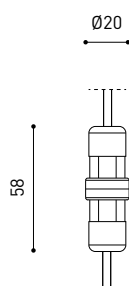

Lighting efficiency	37%
---------------------	-----

Power values of the system	5,88 W
Dimming	DALI - Push / WIFI
Electrical insulation class	III

Sealing	IP67
Impact resistance	IK08
Recess measurements	Ø92 mm
Outdoor Use	Yes
Maximum surface temperature	68°
Supported load	7000
Weight	0,95 g
Packaged weight	1,055 g
Packaging dimensions	155 x 137 x 124 mm
Units per package	1
Materials	Stainless Steel (AISI 304) / Aluminium / Glass-Transparent

POLAR DIAGRAM

CONICAL DIAGRAM

			P	D (A x B x C)
48V Power Supply	ON/OFF	0434-01-62	150W	350 x 30 x 18mm
				TO BE INSTALLED ON REMOTE
220 V~ 240				

			P	D (A x B x C)
Remote Constant Voltage Dimmer		0433-01-32	DALI/PUSH	181 x 42 x 20mm
		0434-01-64	WIFI	105 x 44 x 23mm
				TO BE INSTALLED ON REMOTE
24V				

DROP VOLTAGE TABLE

POWER (W)	CABLE SECTION (mm ²)	CABLE LENGTH (m)		
		<25	<50	<75
150	0,75	✓	✗	✗
	1,0	✓	✓	✗
	1,5	✓	✓	✓

IP67 CONNECTOR

ARKOSLIGHT®

OPTIONAL ACCESSORY

	PRODUCT
Model	Connector IP67
Reference	0434-01- 66 N
Category	Accessories

For cable Ø4,5 - 6,5mm | section ≤ 1,5mm²

	PRODUCT
Model	Connector IP67 T-Shape
Reference	0434-01- 75 N
Category	Accessories

For cable Ø3,5 - 5,5mm | section ≤ 1,5mm²

Fuente de luz (LED) reemplazable por un profesional autorizado
 Replaceable (LED only) light source by an authorized professional.
 Source lumineuse (LED) remplaçable par un professionnel agréé
 Sorgente luminosa (LED) sostituibile da parte di un professionista autorizzato
 Austauschbare (LED) Lichtquelle durch einen autorisierten Fachmann