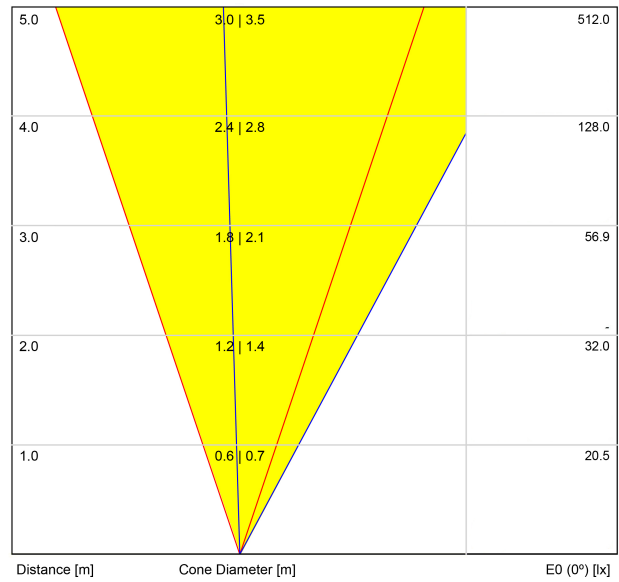

CONICAL DIAGRAM