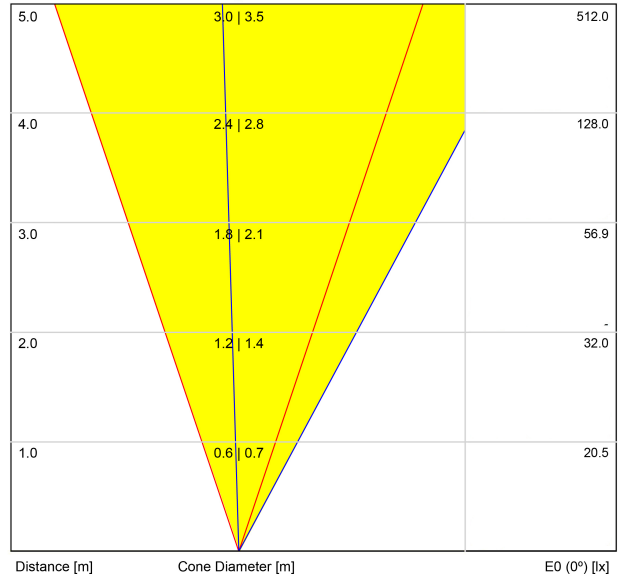

CONICAL DIAGRAM