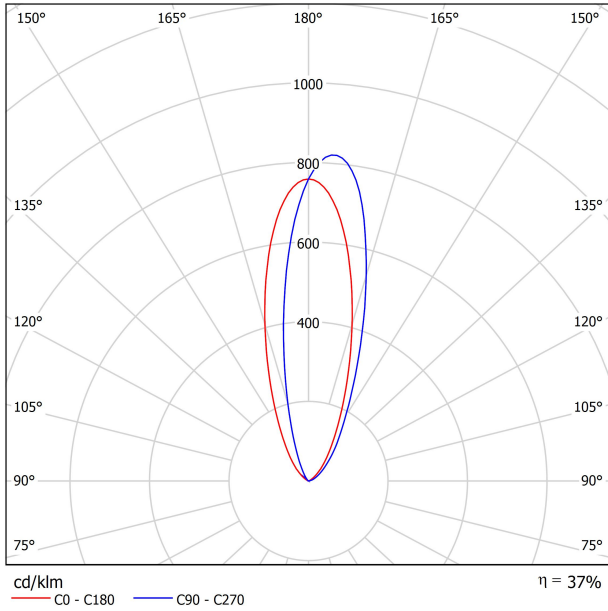

POLAR DIAGRAM