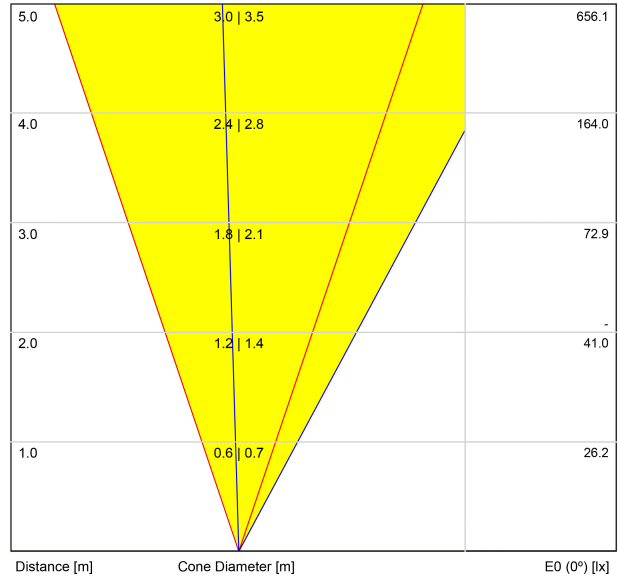

CONICAL DIAGRAM