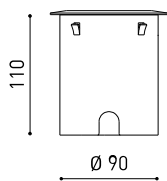

DIMENSIONS

ACCESSORIES

Name	DARK M 48V WALL WASHER 2 2700K NX
Reference	A5250210NX
Color	Stainless steel
Category	OUTDOOR

Type	LED
Gross luminous flux	865 lm
Colour temperature	2700 K
Chromatic stability	MacAdam Step 2
Colour Rendering Index	CRI>90
Power	6,7 W
Efficacy	129 lm/W
LED lifespan	L90B10 >55.000h

Lighting efficiency	37%

Power values of the system	7,59 W
Dimming	DALI - Push / WIFI
Electrical insulation class	II

Sealing	IP67
Impact resistance	IK08
Recess measurements	Ø92 mm
Outdoor Use	Yes
Maximum surface temperature	68°
Supported load	7000
Weight	0,95 g
Packaged weight	1,055 g
Packaging dimensions	155 x 137 x 124 mm
Units per package	1
Materials	Stainless Steel (AISI 304) / Aluminium / Glass-Transparent

PRODUCT

LIGHT SOURCE

LIGHTING FIXTURE | PHOTOMETRIC DATA

LIGHTING FIXTURE | ELECTRICAL DATA

OTHER DATA

Dark is a floor-recessed LED luminaire used together with elements that we wish to illuminate upwards, to be able to highlight their architectonic presence (structures, walls, trees, gardens, cornices, etc.). *** NOTE: Recessed box included