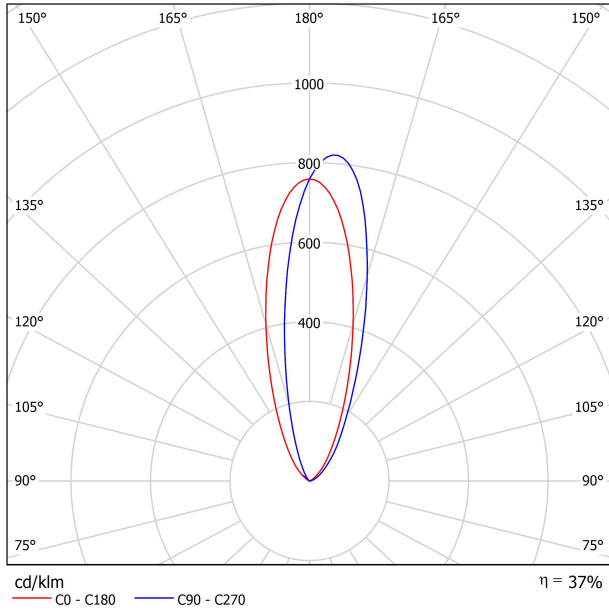

DIAGRAMMA DI ABBAGLIAMENTO POLARE

DIAGRAMMA CONICO

			P	D (A x B x C)
48V Power Supply	ON/OFF	0434-01-62	150W	350 x 30 x 18mm
220 V~ 240				TO BE INSTALLED ON REMOTE

			P	D (A x B x C)
Remote Constant Voltage Dimmer		0433-01-32	DALI/PUSH	181 x 42 x 20mm
24V		0434-01-64	WIFI	105 x 44 x 23mm
				TO BE INSTALLED ON REMOTE