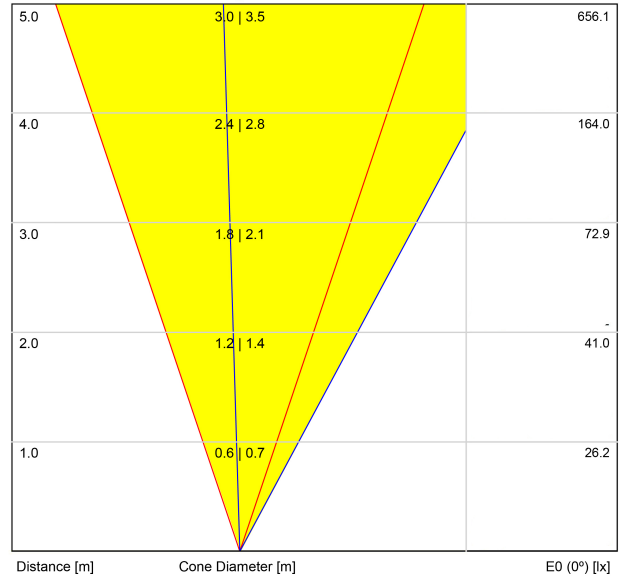

CONICAL DIAGRAM